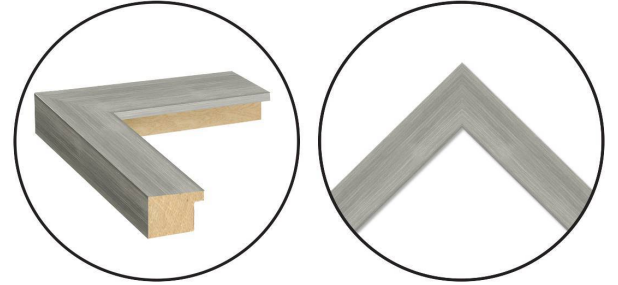

# WENDOVER ART GROUP

---

ITEM NUMBER : **WAB4816**

TITLE : **Into the Depths 1**

OUTWARD DIMENSION (W X H) : **30" x 42"**

FRAME (WIDTH X DEPTH) : **MC2408 | 1.25" x 1.25"**

FRAME FINISH : **Standard Frame**

**Bright Silver**

DESCRIPTION :

**Giclee on Watercolor Paper, Heavy Hand Deckled, Mounted  
on Mat**