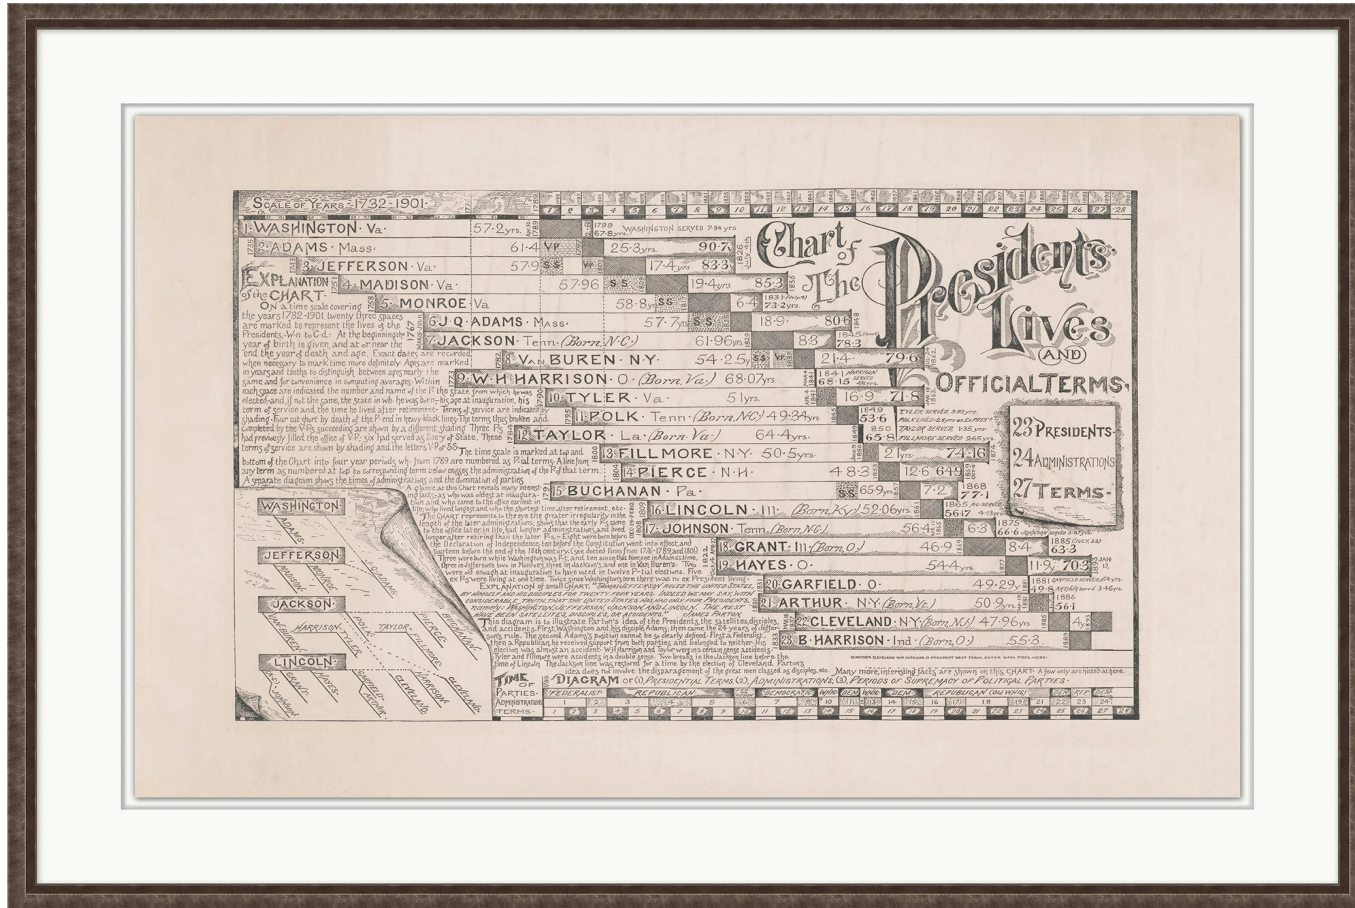

# WENDOVER ART GROUP

ITEM NUMBER : **WVT1873**

TITLE : **President Chart**

OUTWARD DIMENSION (W X H) : **49.25" x 37.25"**

FRAME (WIDTH X DEPTH) : **M1007**

**1.88" x 1.38"**

FRAME FINISH : **Standard Frame  
Pewter**

DESCRIPTION :

**Giclee on Matte Paper, Straight Cut and Floated on Mat,  
with Floated Top Mat**