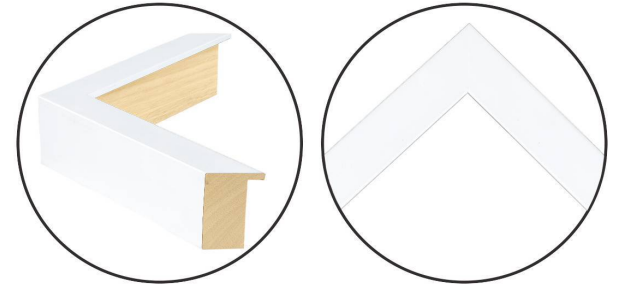

WENDOVER ART GROUP

ITEM NUMBER : **WAB4806**

TITLE : **Worldly Lines 1**

OUTWARD DIMENSION (W X H) : **31.5" x 37.5"**

FRAME (WIDTH X DEPTH) : **MC2329**
1" x 2.13"

FRAME FINISH : **Standard Frame**
Matte White

DESCRIPTION :

Giclee on Paper, Hand Folded Paper & Floated on Mat,
Framed in Shadowbox