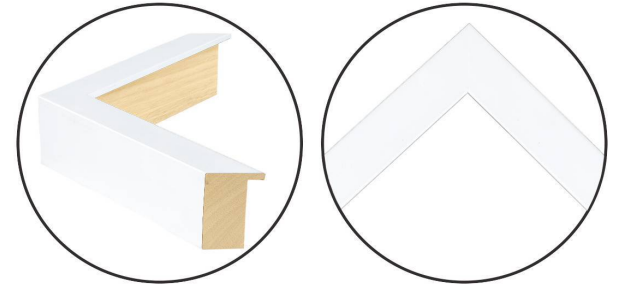

# WENDOVER ART GROUP

---

ITEM NUMBER : **WAB4806**

TITLE : **Worldly Lines 1**

OUTWARD DIMENSION (W X H) : **31.5" x 37.5"**

FRAME (WIDTH X DEPTH) : **MC2329 | 1" x 2.13"**

FRAME FINISH : **Standard Frame**

**Matte White**

DESCRIPTION :

**Giclee on Paper, Hand Folded Paper & Floated on Mat,  
Framed in Shadowbox**