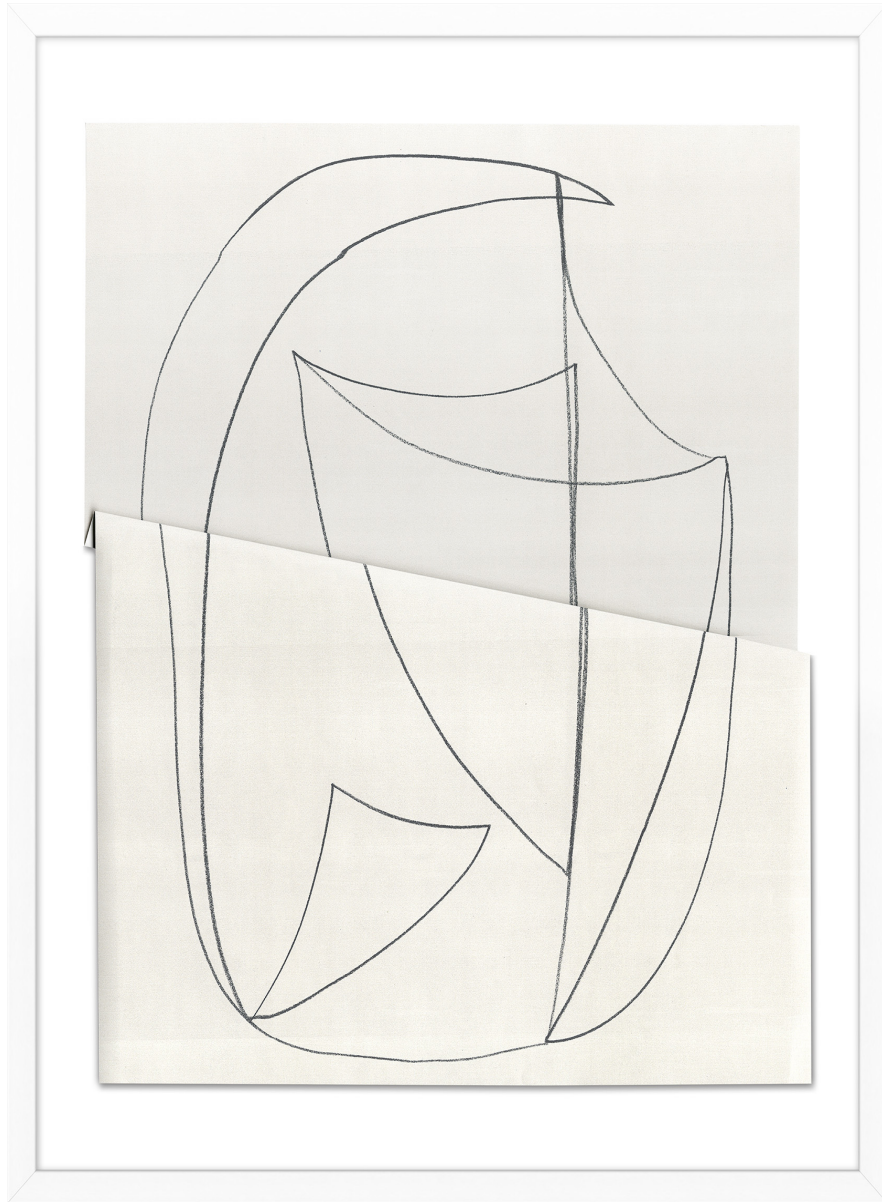

WENDOVER ART GROUP

ITEM NUMBER : **WAB4808**

TITLE : **Worldly Lines 3**

OUTWARD DIMENSION (W X H) : **31.5" x 37.5"**

FRAME (WIDTH X DEPTH) : **MC2329 | 1" x 2.13"**

FRAME FINISH : **Standard Frame**

Matte White

DESCRIPTION :

**Giclee on Paper, Hand Folded Paper & Floated on Mat,
Framed in Shadowbox**