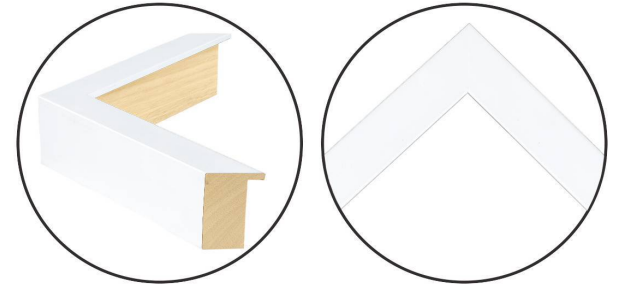

# WENDOVER ART GROUP

---

ITEM NUMBER : **WAB4808**

TITLE : **Worldly Lines 3**

OUTWARD DIMENSION (W X H) : **31.5" x 37.5"**

FRAME (WIDTH X DEPTH) : **MC2329**  
**1" x 2.13"**

FRAME FINISH : **Standard Frame**  
**Matte White**

DESCRIPTION :

**Giclee on Paper, Hand Folded Paper & Floated on Mat,**  
**Framed in Shadowbox**