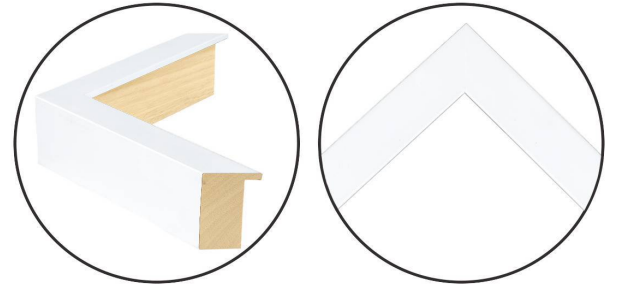

WENDOVER ART GROUP

ITEM NUMBER : **WAB4808**

TITLE : **Worldly Lines 3**

OUTWARD DIMENSION (W X H) : **31.5" x 37.5"**

FRAME (WIDTH X DEPTH) : **MC2329 | 1" x 2.13"**

FRAME FINISH : **Standard Frame**

Matte White

DESCRIPTION :

**Giclee on Paper, Hand Folded Paper & Floated on Mat,
Framed in Shadowbox**