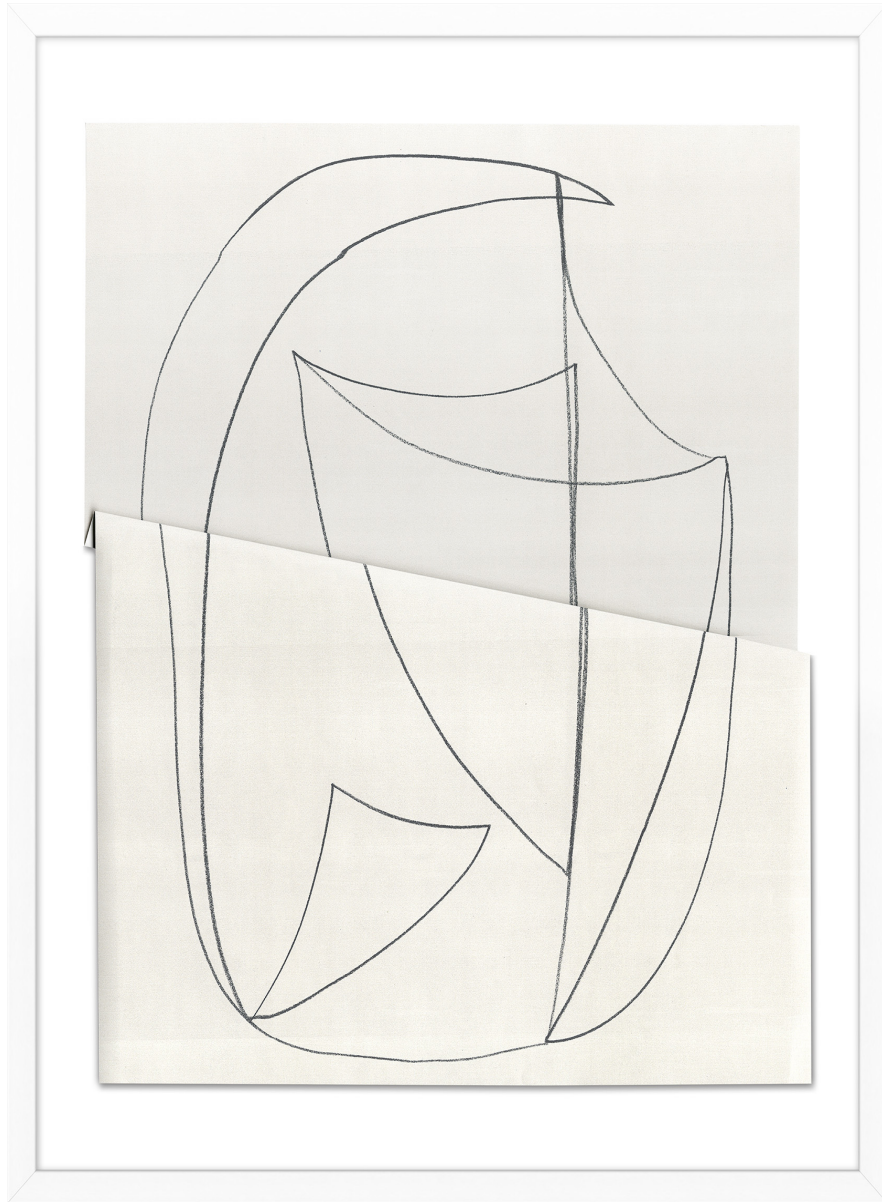

# WENDOVER ART GROUP

---

ITEM NUMBER : **WAB4808**

TITLE : **Worldly Lines 3**

OUTWARD DIMENSION (W X H) : **31.5" x 37.5"**

FRAME (WIDTH X DEPTH) : **MC2329**  
**1" x 2.13"**

FRAME FINISH : **Standard Frame**  
**Matte White**

DESCRIPTION :

**Giclee on Paper, Hand Folded Paper & Floated on Mat,**  
**Framed in Shadowbox**