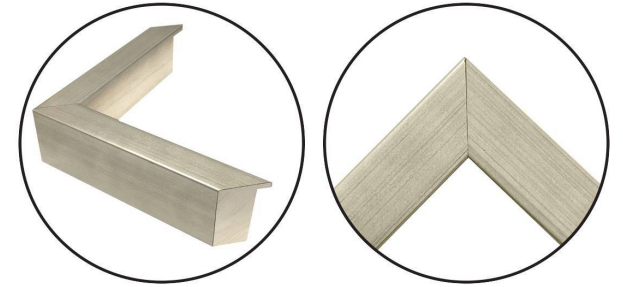

WENDOVER ART GROUP

ITEM NUMBER : **WAB4859**

TITLE : **Sage Living 5**

OUTWARD DIMENSION (W X H) : **20.5" x 25.5"**

FRAME (WIDTH X DEPTH) : **MC2386**
1" x 2.13"

FRAME FINISH : **Standard Frame**
Warm Silver

DESCRIPTION :

Giclee on Matte Paper, Straight Cut and Floated on Hand

Wrapped Fabric Mat (Weighted)