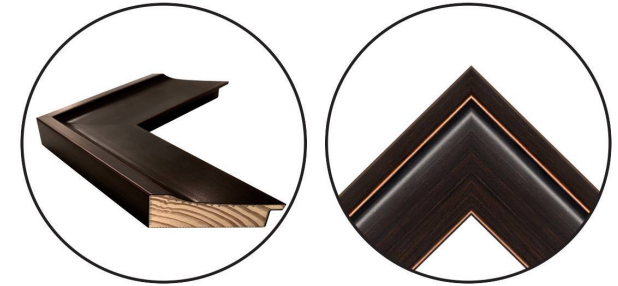

# WENDOVER ART GROUP

---

ITEM NUMBER : **WLD2951**

TITLE : **Late Summer Fields 1**

OUTWARD DIMENSION (W X H) : **39" x 33"**

FRAME (WIDTH X DEPTH) : **MC1180**  
**2.75" x 1.38"**

FRAME FINISH : **Standard Frame**  
**Espresso**

DESCRIPTION :

**Giclee on Matte Paper, Deckled and Floated on Mat**