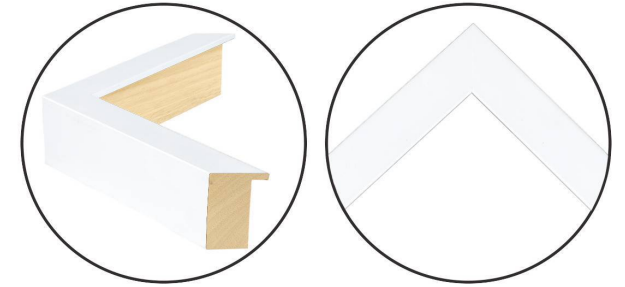

WENDOVER ART GROUP

ITEM NUMBER : **WMS0265**

TITLE : **Lenticular Moment 3**

OUTWARD DIMENSION (W X H) : **49.5" x 29"**

FRAME (WIDTH X DEPTH) : **MC2329 | 1" x 2.13"**

FRAME FINISH : Standard Frame

Matte White

DESCRIPTION :

**Cut and Folded Paper, Mounted to Mat, Framed in
Shadowbox**