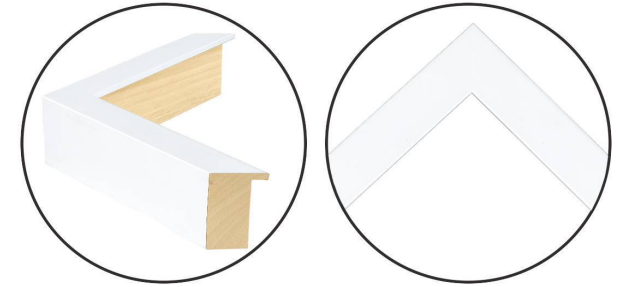

WENDOVER ART GROUP

ITEM NUMBER : **WMS0265**

TITLE : **Lenticular Moment 3**

OUTWARD DIMENSION (W X H) : **49.5" x 29"**

FRAME (WIDTH X DEPTH) : **MC2329
1" x 2.13"**

FRAME FINISH : **Standard Frame
Matte White**

DESCRIPTION :

**Cut and Folded Paper, Mounted to Mat, Framed in
Shadowbox**