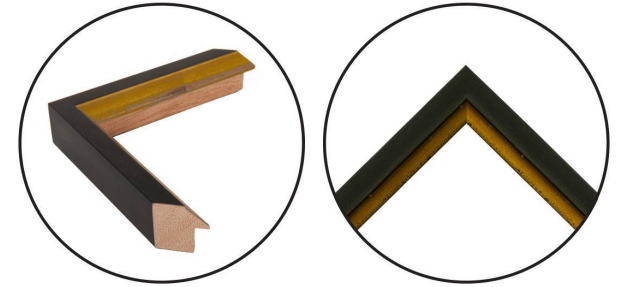

# WENDOVER ART GROUP

ITEM NUMBER : **WVT1898**

TITLE : **Playing Card Jack**

OUTWARD DIMENSION (W X H) : **31.5" x 43.5"**

FRAME (WIDTH X DEPTH) : **M0733  
1" x 1.38"**

FRAME FINISH : **Standard Frame  
Distressed Black and Antique Gold**

DESCRIPTION :

**Giclee on Matte Paper, Straight Fit (No Mats), Hand**

**Applied Gold Leafing**