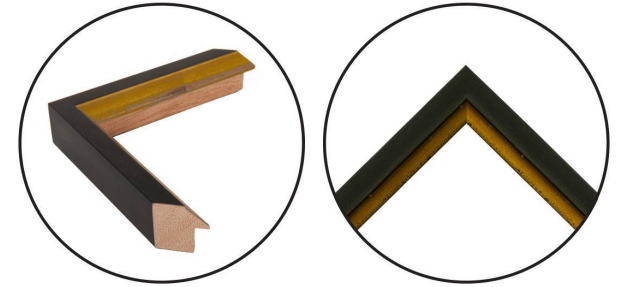

WENDOVER ART GROUP

ITEM NUMBER : **WVT1898**

TITLE : **Playing Card Jack**

OUTWARD DIMENSION (W X H) : **31.5" x 43.5"**

FRAME (WIDTH X DEPTH) : **M0733 | 1" x 1.38"**

FRAME FINISH : **Standard Frame**

Distressed Black and Antique Gold

DESCRIPTION :

**Giclee on Matte Paper, Straight Fit (No Mats), Hand
Applied Gold Leafing**