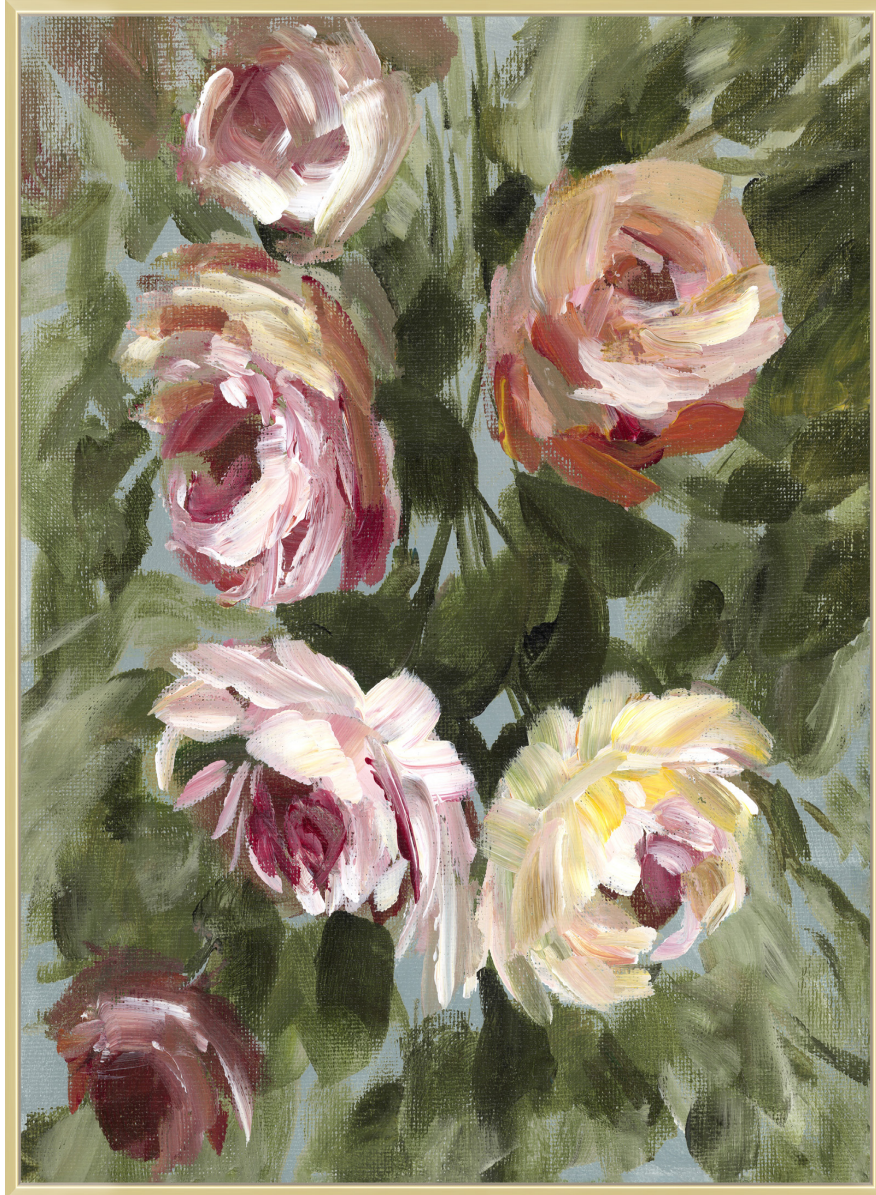

WENDOVER ART GROUP

ITEM NUMBER : **WFL2028**

TITLE : **Rose Garden in Spring**

OUTWARD DIMENSION (W X H) : **41" x 51"**

FRAME (WIDTH X DEPTH) : **M1124
0.63" x 2.13"**

FRAME FINISH : **Floater Frame
Gold**

DESCRIPTION :

Giclee on Canvas, Gallery Wrapped, Artist Enhanced