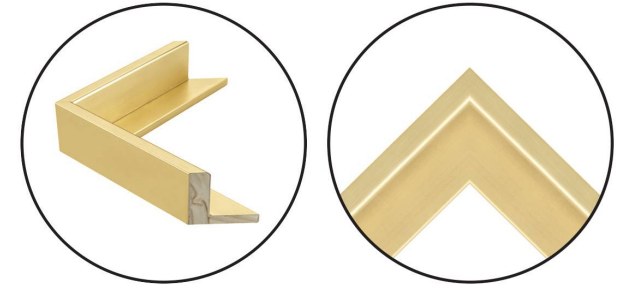

WENDOVER ART GROUP

ITEM NUMBER : **WFL2028**

TITLE : **Rose Garden in Spring**

OUTWARD DIMENSION (W X H) : **41" x 51"**

FRAME (WIDTH X DEPTH) : **M1124
0.63" x 2.13"**

FRAME FINISH : **Floater Frame
Gold**

DESCRIPTION :

Giclee on Canvas, Gallery Wrapped, Artist Enhanced