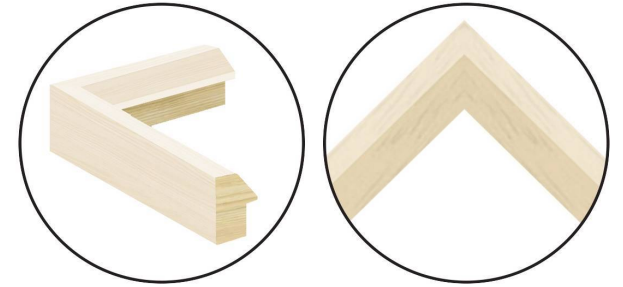

WENDOVER ART GROUP

ITEM NUMBER : **WAB4900**

TITLE : **Laguna Geometric 1**

OUTWARD DIMENSION (W X H) : **26.25" x 35.25"**

FRAME (WIDTH X DEPTH) : **MC2418
0.88" x 1.63"**

FRAME FINISH : **Standard Frame
Pickled White**

DESCRIPTION :

Giclee on Matte Paper, Straight Cut and Floated on Mat