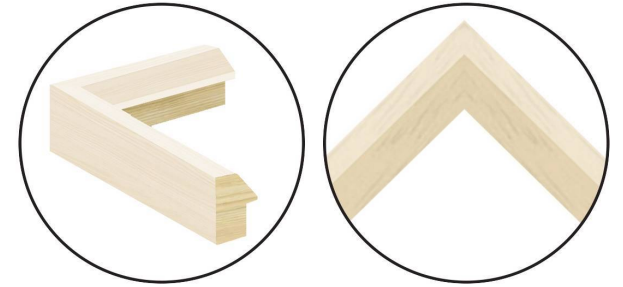

WENDOVER ART GROUP

ITEM NUMBER : **WAB4900**

TITLE : **Laguna Geometric 1**

OUTWARD DIMENSION (W X H) : **26.25" x 35.25"**

FRAME (WIDTH X DEPTH) : MC2418 | 0.88" x 1.63"

FRAME FINISH : **Standard Frame**

Pickled White

DESCRIPTION :

Giclee on Matte Paper, Straight Cut and Floated on Mat