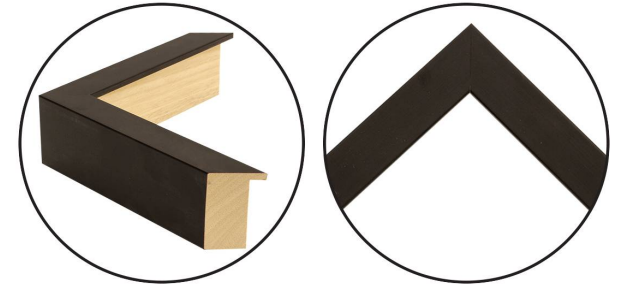

WENDOVER ART GROUP

ITEM NUMBER : **WAB4922**

TITLE : **White Walls 1**

OUTWARD DIMENSION (W X H) : **20.5" x 25.5"**

FRAME (WIDTH X DEPTH) : **MC2332**
1" x 2.13"

FRAME FINISH : **Standard Frame**
Espresso

DESCRIPTION :

Hand Collaged Folded Paper, Framed in a Shadowbox,

Hangs Horizontally and Vertically