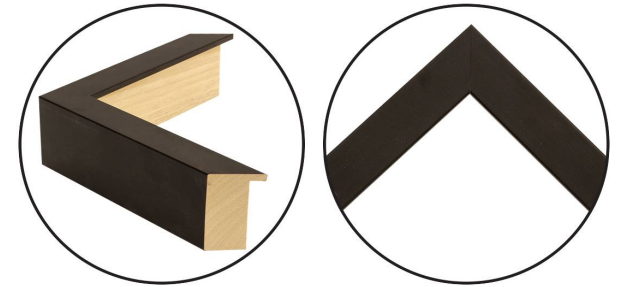

WENDOVER ART GROUP

ITEM NUMBER : **WAB4924**

TITLE : **White Walls 3**

OUTWARD DIMENSION (W X H) : **20.5" x 25.5"**

FRAME (WIDTH X DEPTH) : **MC2332**
1" x 2.13"

FRAME FINISH : **Standard Frame**
Espresso

DESCRIPTION :

**Hand Collaged Folded Paper, Framed in a Shadowbox,
Hangs Horizontally and Vertically**