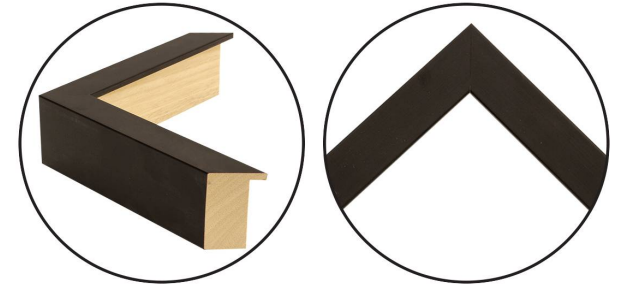

WENDOVER ART GROUP

ITEM NUMBER : **CK0680**

TITLE : **Decoupage 1**

OUTWARD DIMENSION (W X H) : **33.5" x 41.5"**

FRAME (WIDTH X DEPTH) : **MC2332**
1" x 2.13"

FRAME FINISH : **Standard Frame**
Espresso

DESCRIPTION :

**Giclee on Watercolor Paper, Deckled and Floated on Mat,
Framed in Shadowbox**