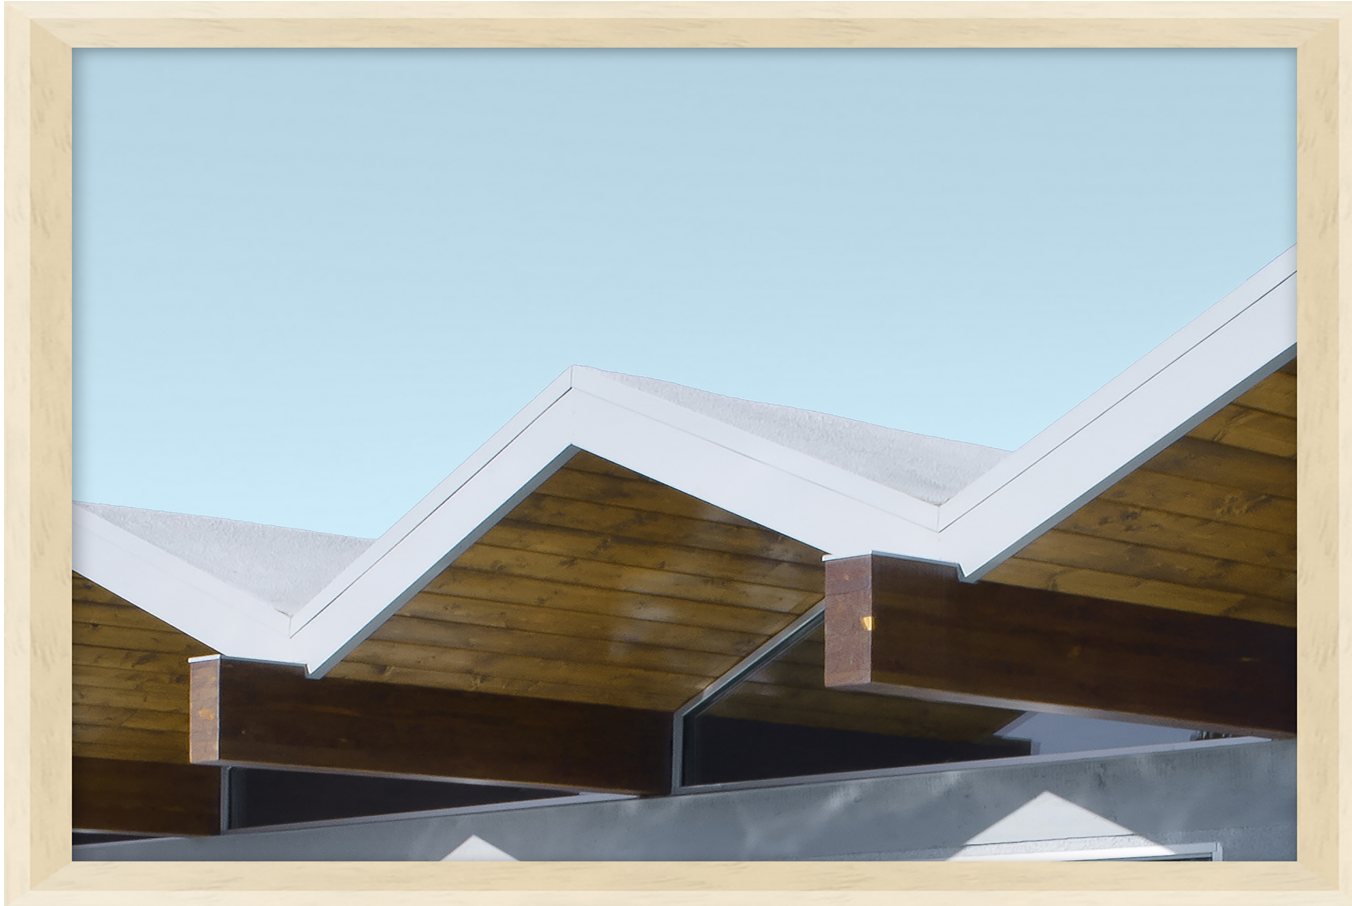

WENDOVER ART GROUP

ITEM NUMBER : **CK0670**

TITLE : **Zig-Zag**

OUTWARD DIMENSION (W X H) : **21.25" x 25.25"**

FRAME (WIDTH X DEPTH) : **MC2418**
0.88" x 1.63"

FRAME FINISH : **Standard Frame**
Pickled White

DESCRIPTION :

Giclee on Matte Paper, Straight Cut and Floated on Mat

(Weighted)