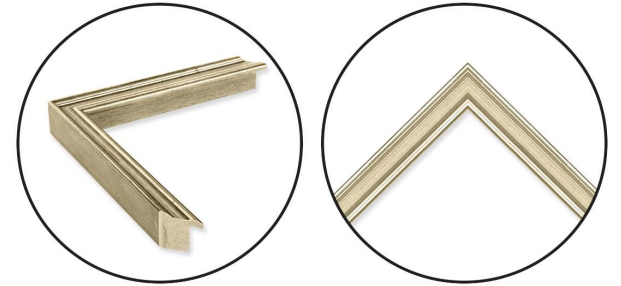

# WENDOVER ART GROUP

---

ITEM NUMBER : **WNT2258**

TITLE : **Pampas Posy 1**

OUTWARD DIMENSION (W X H) : **21" x 24"**

FRAME (WIDTH X DEPTH) : **M0735  
0.75" x 1"**

FRAME FINISH : **Standard Frame  
Silver**

DESCRIPTION :

**Giclee on Matte Paper, Deckled and Floated on Mat  
(Weighted)**