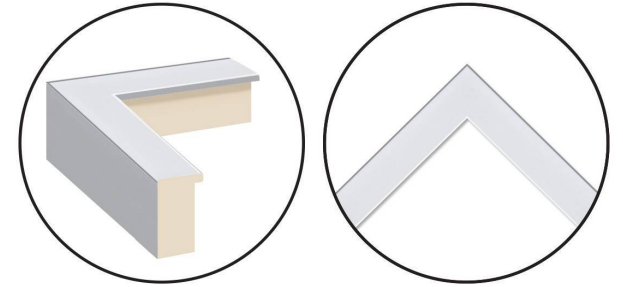

WENDOVER ART GROUP

ITEM NUMBER : **WLA2166**

TITLE : **Leaves on Cyan 1**

OUTWARD DIMENSION (W X H) : **37.5" x 73.5"**

FRAME (WIDTH X DEPTH) : **MC2388**
1" x 2.13"

FRAME FINISH : **Standard Frame**
Bright Silver

DESCRIPTION :

**Giclee on Hand Applied Silver Leafed Paper, Straight
Fit (No Mats)**