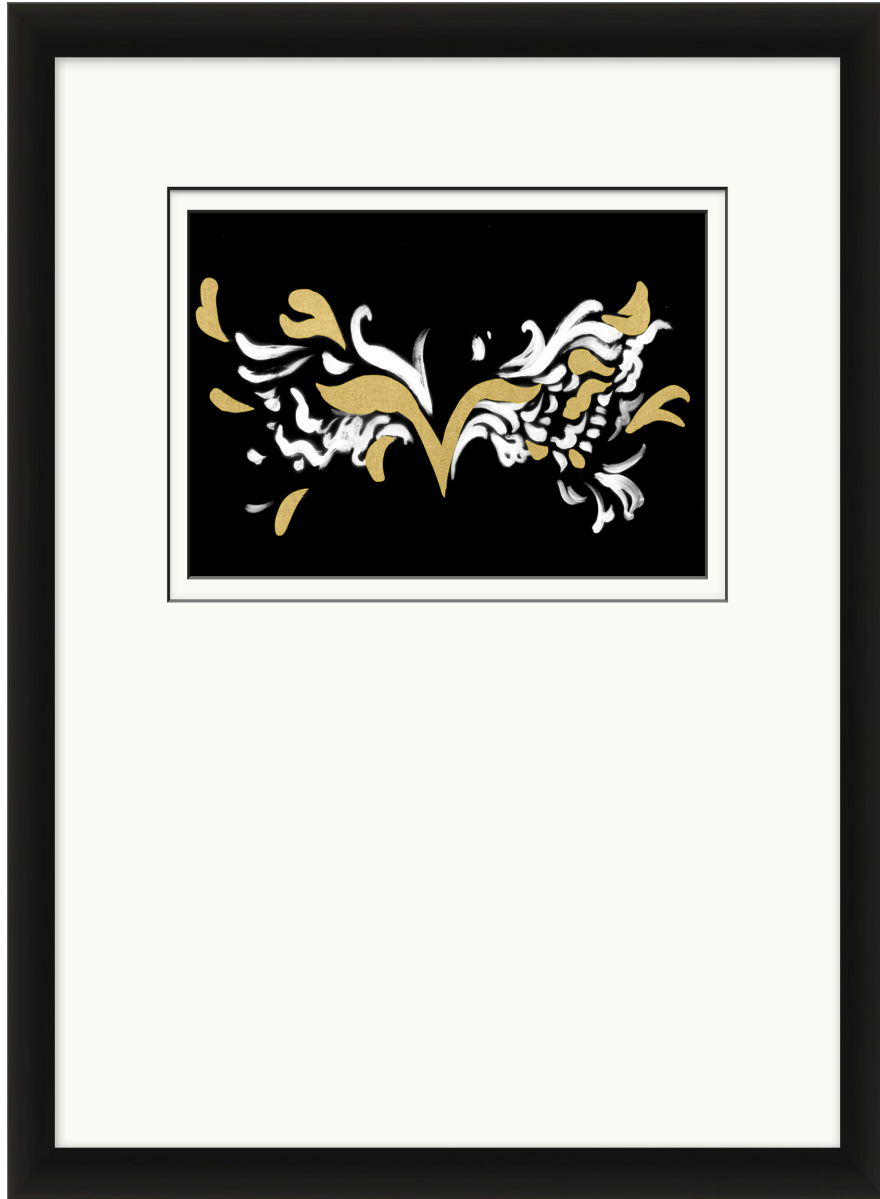

# WENDOVER ART GROUP

---

ITEM NUMBER : **WAB5034**

TITLE : **Biennale Masquerade 2**

OUTWARD DIMENSION (W X H) : **22" x 26"**

FRAME (WIDTH X DEPTH) : **MC1696 | 1.25" x 2.13"**

FRAME FINISH : **Standard Frame**

**High Gloss Black**

DESCRIPTION :

**Giclee on Matte Paper, Double Mats, with Floated Top  
Mat, and Hand Applied Gold Leafing**