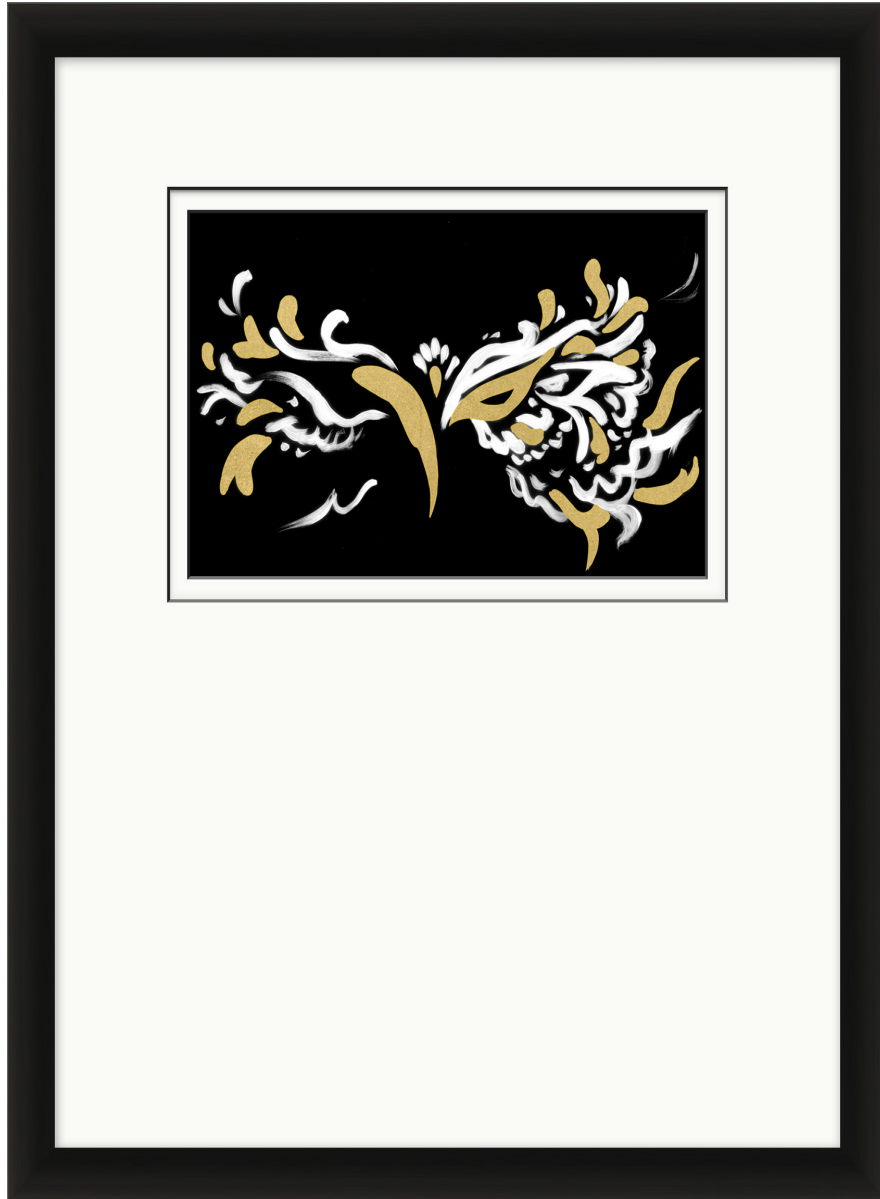

# WENDOVER ART GROUP

---

ITEM NUMBER : **WAB5035**

TITLE : **Biennale Masquerade 3**

OUTWARD DIMENSION (W X H) : **22" x 26"**

FRAME (WIDTH X DEPTH) : **MC1696**  
**1.25" x 2.13"**

FRAME FINISH : **Standard Frame**  
**High Gloss Black**

DESCRIPTION :

**Giclee on Matte Paper, Double Mats, with Floated Top  
Mat, and Hand Applied Gold Leafing**