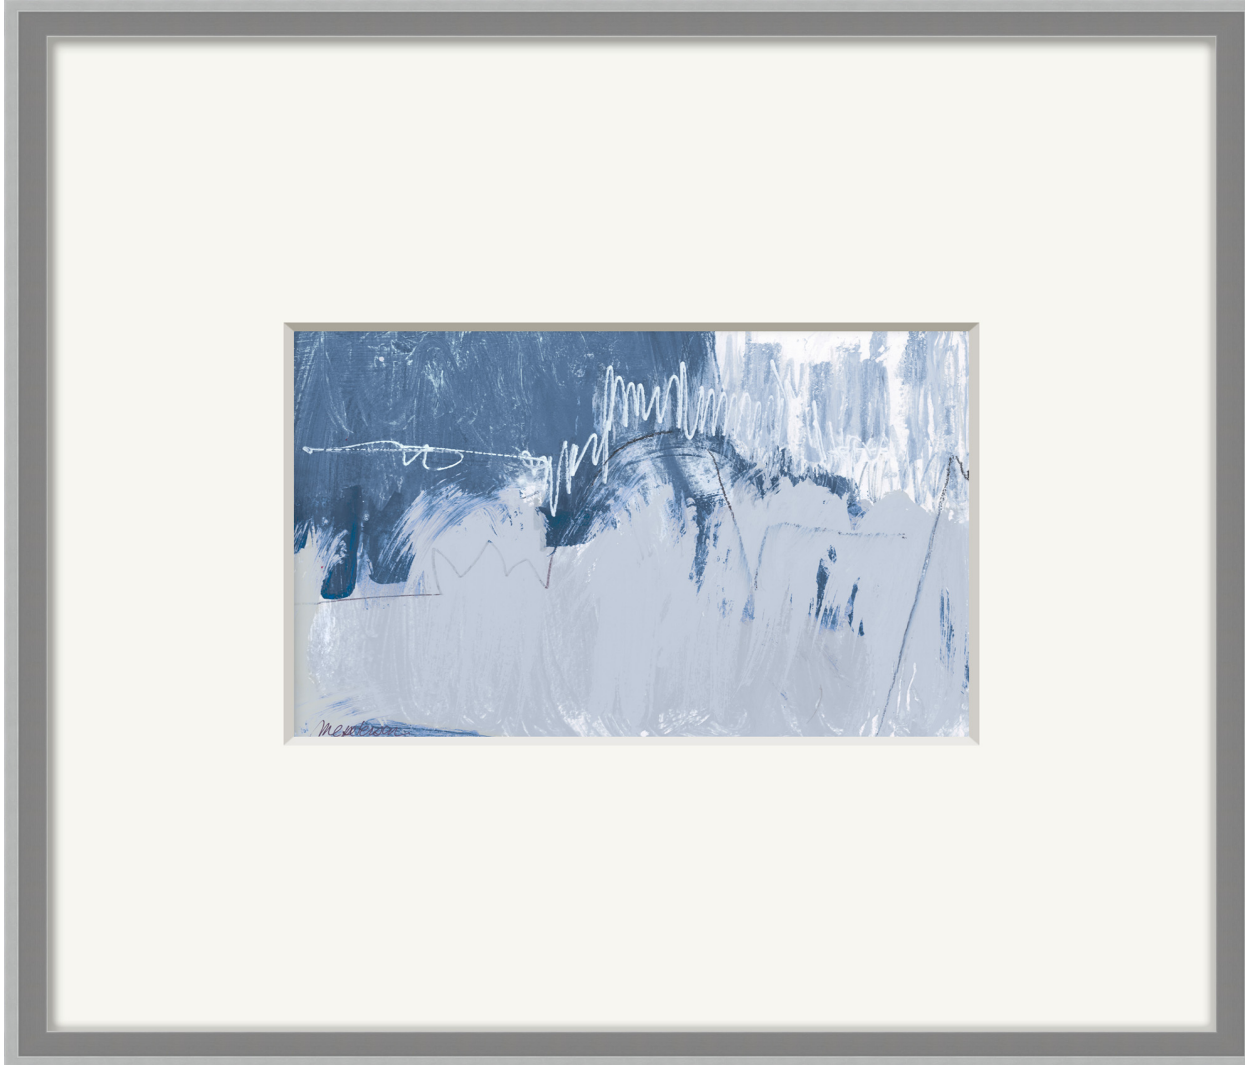

WENDOVER ART GROUP

ITEM NUMBER : **WAB4997**

TITLE : **Ethereal Delicacy 1**

OUTWARD DIMENSION (W X H) : **25.25" x 25.25"**

FRAME (WIDTH X DEPTH) : **MC2420 | 0.88" x 1.63"**

FRAME FINISH : **Standard Frame**

Bright Silver

DESCRIPTION :

Giclee on Matte Paper, Single Mat (Weighted)