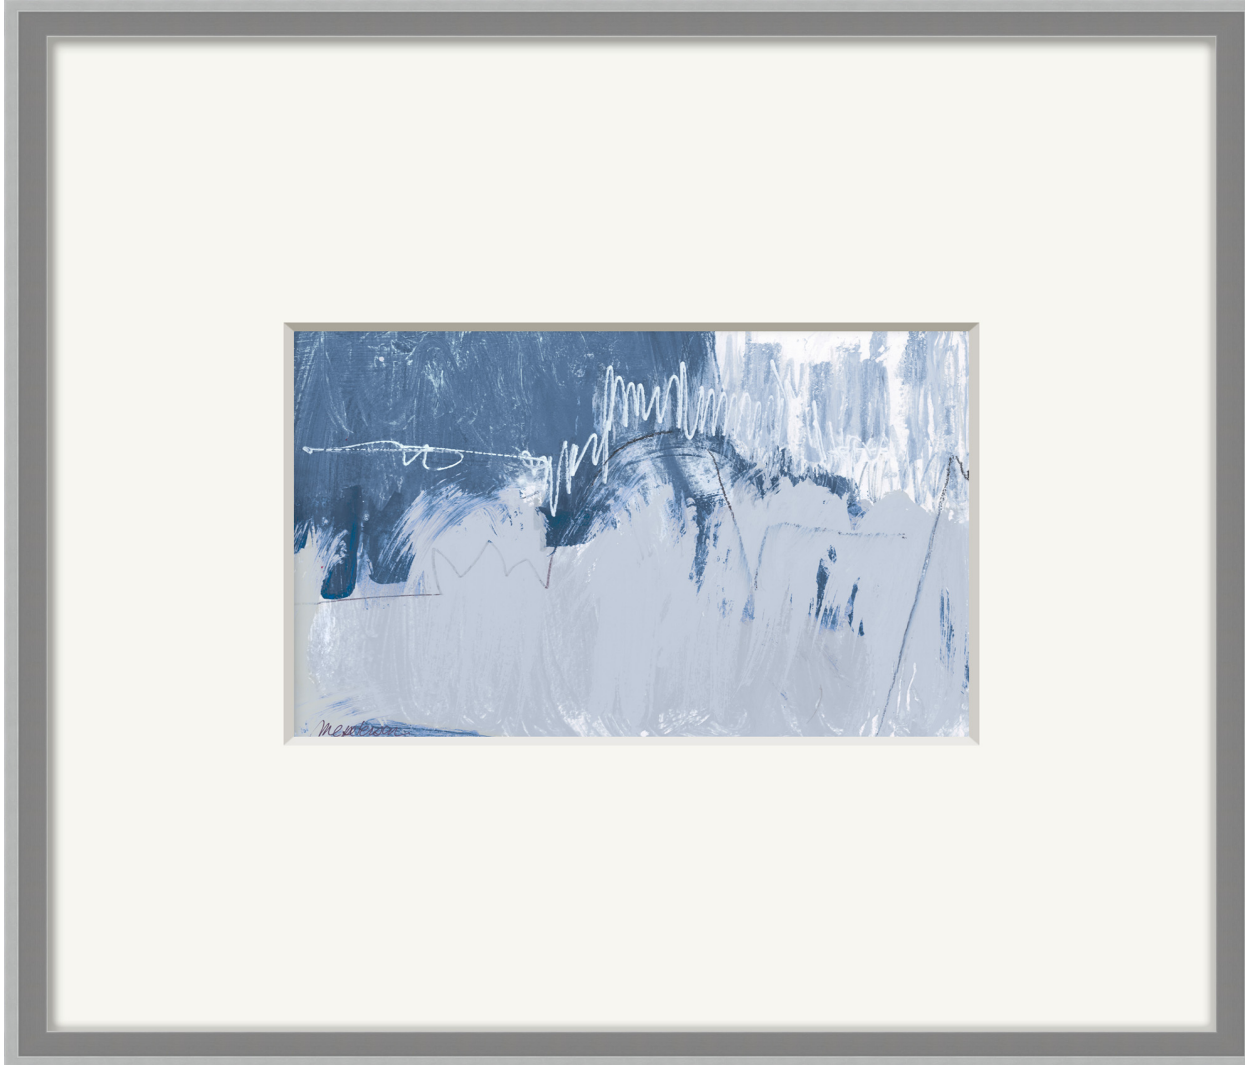

WENDOVER ART GROUP

ITEM NUMBER : **WAB4997**

TITLE : **Ethereal Delicacy 1**

OUTWARD DIMENSION (W X H) : **25.25" x 25.25"**

FRAME (WIDTH X DEPTH) : **MC2420**
0.88" x 1.63"

FRAME FINISH : **Standard Frame**
Bright Silver

DESCRIPTION :

Giclee on Matte Paper, Single Mat (Weighted)