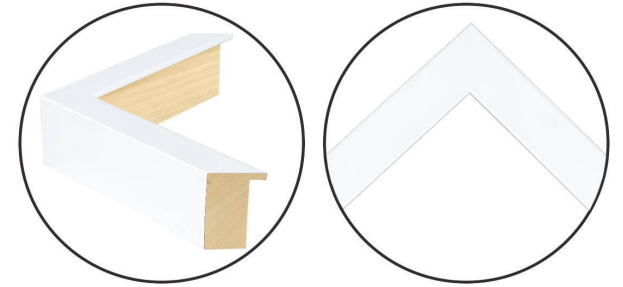

WENDOVER ART GROUP

ITEM NUMBER : **WAB5104**

TITLE : **Gradual Colors 4**

OUTWARD DIMENSION (W X H) : **19.5" x 25.5"**

FRAME (WIDTH X DEPTH) : **MC2329 | 1" x 2.13"**

FRAME FINISH : **Standard Frame**

Matte White

DESCRIPTION :

**Giclee on Watercolor Paper, Deckled and Floated on Mat,
Framed in Shadowbox with Artist Clips**