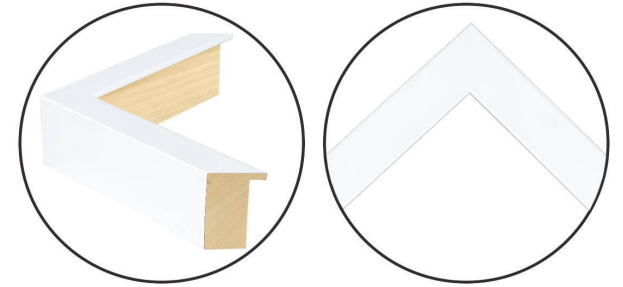

WENDOVER ART GROUP

ITEM NUMBER : **WAB5108**

TITLE : **Gradual Colors 8**

OUTWARD DIMENSION (W X H) : **19.5" x 25.5"**

FRAME (WIDTH X DEPTH) : **MC2329 | 1" x 2.13"**

FRAME FINISH : **Standard Frame**

Matte White

DESCRIPTION :

**Giclee on Watercolor Paper, Deckled and Floated on Mat,
Framed in Shadowbox with Artist Clips**