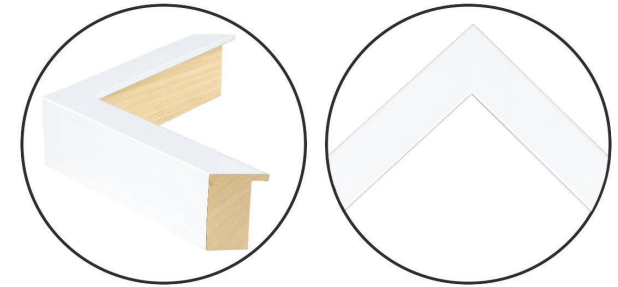

WENDOVER ART GROUP

ITEM NUMBER : **WAB5080**

TITLE : **Navy Horizons**

OUTWARD DIMENSION (W X H) : **41.5" x 32.5"**

FRAME (WIDTH X DEPTH) : **MC2329**
1" x 2.13"

FRAME FINISH : **Standard Frame**
Matte White

DESCRIPTION :

**Giclee on Matte Paper, Straight Cut and Floated on Mat,
Framed in Shadowbox**