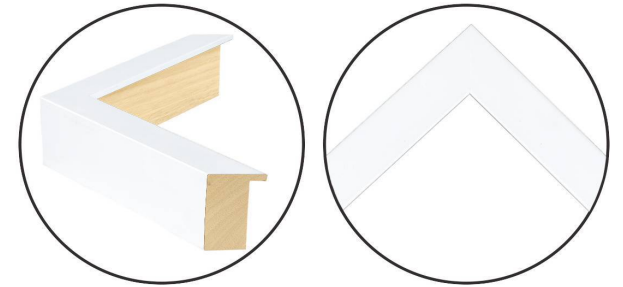

WENDOVER ART GROUP

ITEM NUMBER : **WAB5107**

TITLE : **Gradual Colors 7**

OUTWARD DIMENSION (W X H) : **19.5" x 25.5"**

FRAME (WIDTH X DEPTH) : **MC2329**
1" x 2.13"

FRAME FINISH : **Standard Frame**
Matte White

DESCRIPTION :

**Giclee on Watercolor Paper, Deckled and Floated on Mat,
Framed in Shadowbox with Artist Clips**