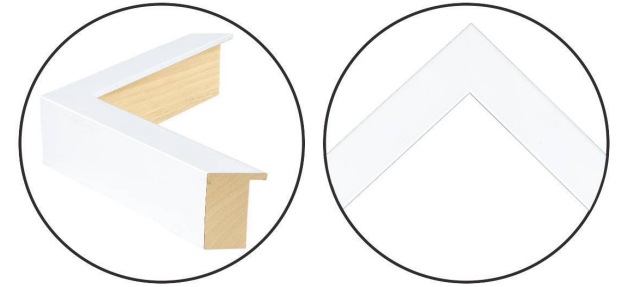

WENDOVER ART GROUP

ITEM NUMBER : **WAB5105**

TITLE : **Gradual Colors 5**

OUTWARD DIMENSION (W X H) : **19.5" x 25.5"**

FRAME (WIDTH X DEPTH) : **MC2329 | 1" x 2.13"**

FRAME FINISH : **Standard Frame**

Matte White

DESCRIPTION :

**Giclee on Watercolor Paper, Deckled and Floated on Mat,
Framed in Shadowbox with Artist Clips**