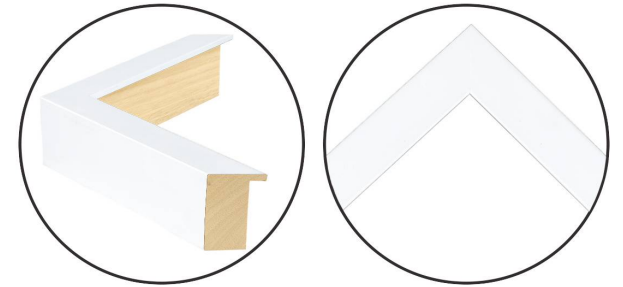

WENDOVER ART GROUP

ITEM NUMBER : **WAB5106**

TITLE : **Gradual Colors 6**

OUTWARD DIMENSION (W X H) : **19.5" x 25.5"**

FRAME (WIDTH X DEPTH) : **MC2329**
1" x 2.13"

FRAME FINISH : **Standard Frame**
Matte White

DESCRIPTION :

**Giclee on Watercolor Paper, Deckled and Floated on Mat,
Framed in Shadowbox with Artist Clips**