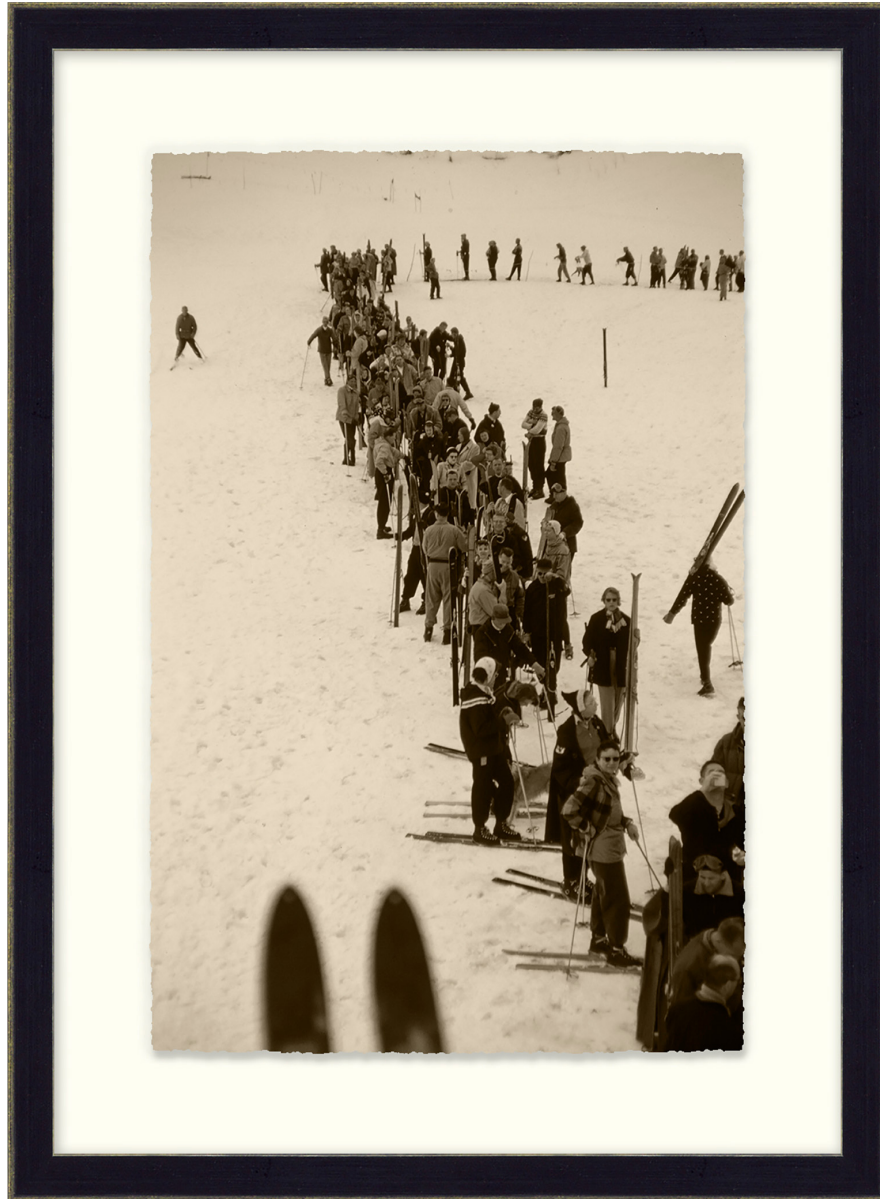

WENDOVER ART GROUP

ITEM NUMBER : **WPH2044**

TITLE : **Vintage Slopes 6**

OUTWARD DIMENSION (W X H) : **16.25" x 21.25"**

FRAME (WIDTH X DEPTH) : **M0864SUB1 | 0.81" x 1.5"**

FRAME FINISH : **Standard Frame**

Distressed Black

DESCRIPTION :

Giclee on Watercolor Paper, Deckled and Floated on Mat