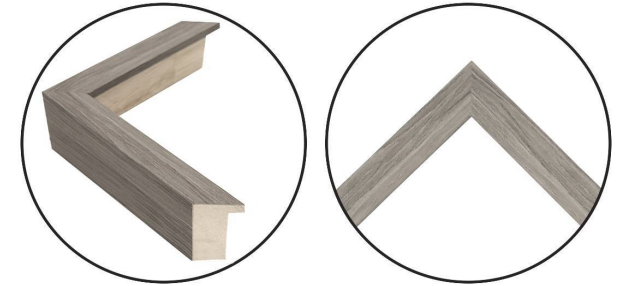

# WENDOVER ART GROUP

---

ITEM NUMBER : **WPH2048**

TITLE : **Snowy Ski Chalet 1**

OUTWARD DIMENSION (W X H) : **27.5" x 27.5"**

FRAME (WIDTH X DEPTH) : **MW00012402**  
**1" x 2"**

FRAME FINISH : **Standard Frame**  
**Gray Woodgrain**

DESCRIPTION :

**Giclee on Matte Paper, Straight Cut and Floated on Mat**