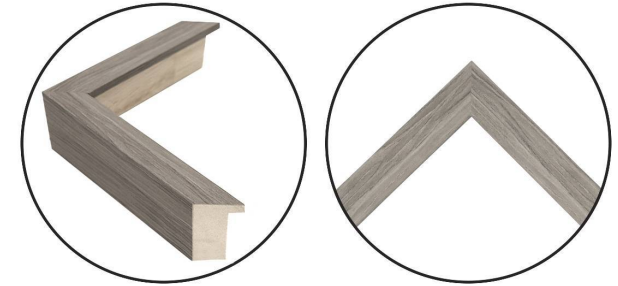

WENDOVER ART GROUP

ITEM NUMBER : **WPH2048**

TITLE : **Snowy Ski Chalet 1**

OUTWARD DIMENSION (W X H) : **27.5" x 27.5"**

FRAME (WIDTH X DEPTH) : **MW00012402 | 1" x 2"**

FRAME FINISH : **Standard Frame**

Gray Woodgrain

DESCRIPTION :

Giclee on Matte Paper, Straight Cut and Floated on Mat