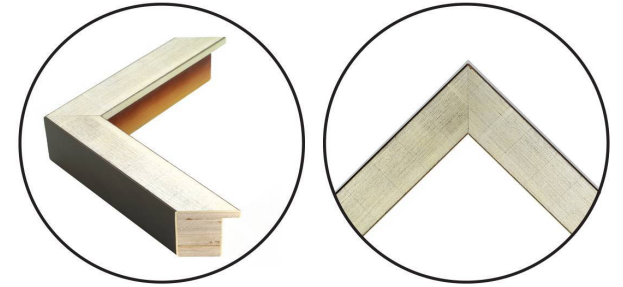

# WENDOVER ART GROUP

---

ITEM NUMBER : **WLD3009**

TITLE : **Misty Waterfall 1**

OUTWARD DIMENSION (W X H) : **22" x 30"**

FRAME (WIDTH X DEPTH) : **M0801SUB1**  
**1.25" x 1.88"**

FRAME FINISH : **Standard Frame**  
**Antique Silver Etched**

DESCRIPTION :

**Giclee on Watercolor Paper, Deckled and Floated on Mat**