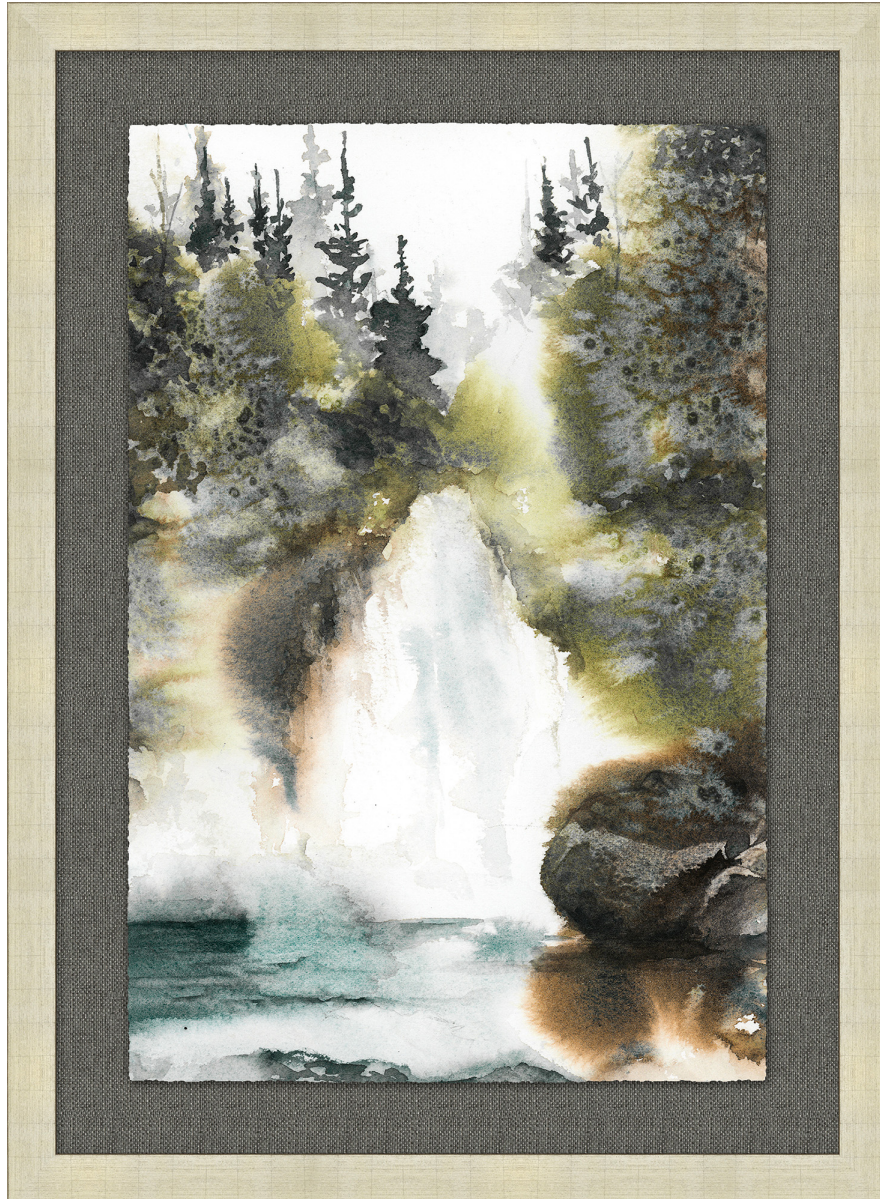

WENDOVER ART GROUP

ITEM NUMBER : **WLD3011**

TITLE : **Misty Waterfall 3**

OUTWARD DIMENSION (W X H) : **22" x 30"**

FRAME (WIDTH X DEPTH) : **M0801SUB1**
1.25" x 1.88"

FRAME FINISH : **Standard Frame**
Antique Silver Etched

DESCRIPTION :

Giclee on Watercolor Paper, Deckled and Floated on Mat