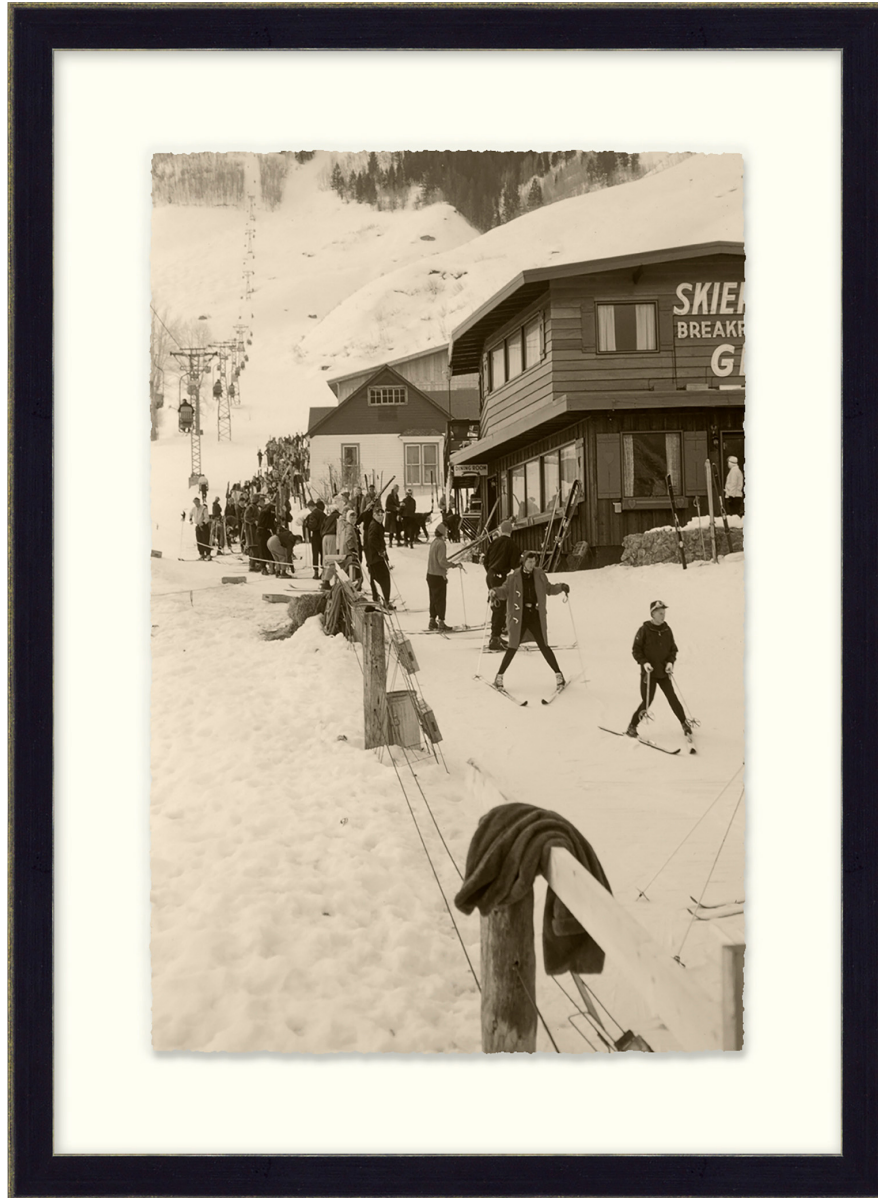

WENDOVER ART GROUP

ITEM NUMBER : **WPH2042**

TITLE : **Vintage Slopes 4**

OUTWARD DIMENSION (W X H) : **16.25" x 21.25"**

FRAME (WIDTH X DEPTH) : **M0864SUB1 | 0.81" x 1.5"**

FRAME FINISH : **Standard Frame**

Distressed Black

DESCRIPTION :

Giclee on Watercolor Paper, Deckled and Floated on Mat