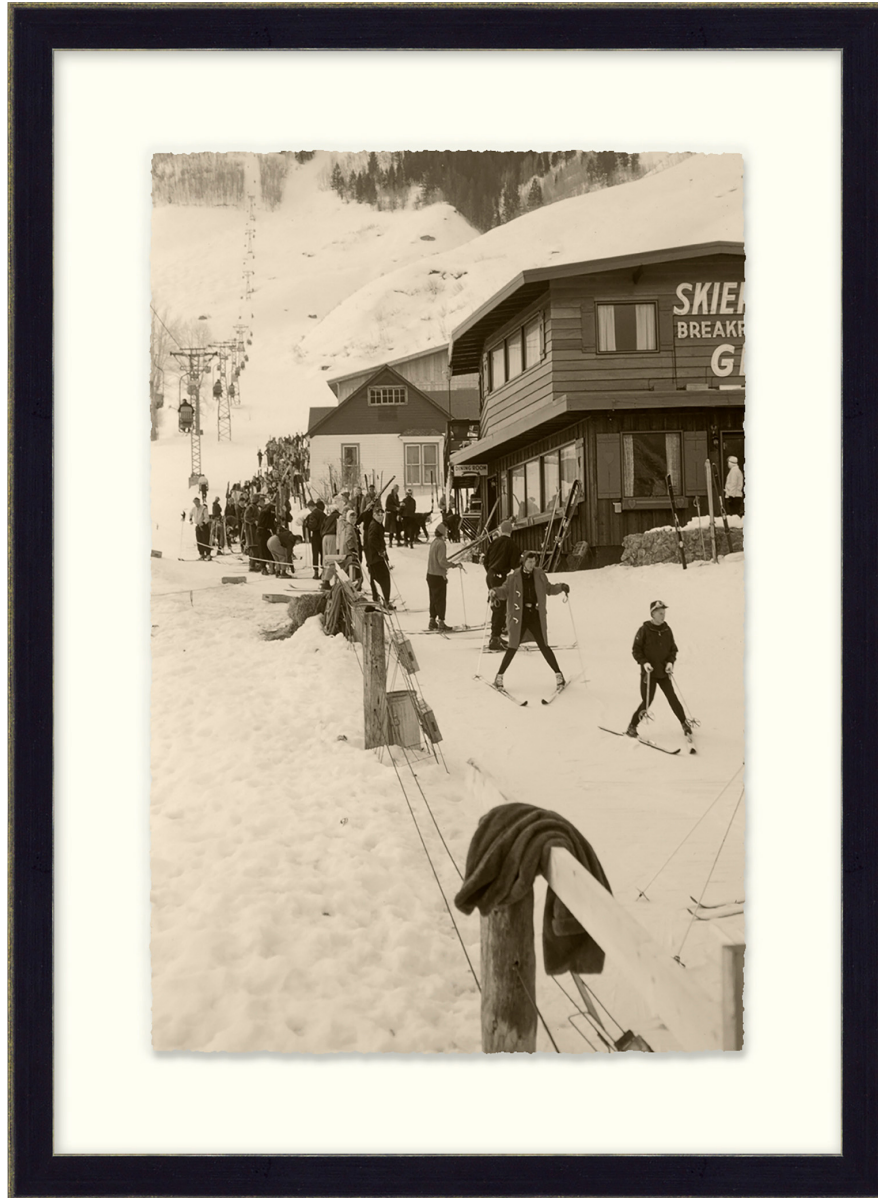

WENDOVER ART GROUP

ITEM NUMBER : **WPH2042**

TITLE : **Vintage Slopes 4**

OUTWARD DIMENSION (W X H) : **16.25" x 21.25"**

FRAME (WIDTH X DEPTH) : **M0864SUB1**
0.81" x 1.5"

FRAME FINISH : **Standard Frame**
Distressed Black

DESCRIPTION :

Giclee on Watercolor Paper, Deckled and Floated on Mat