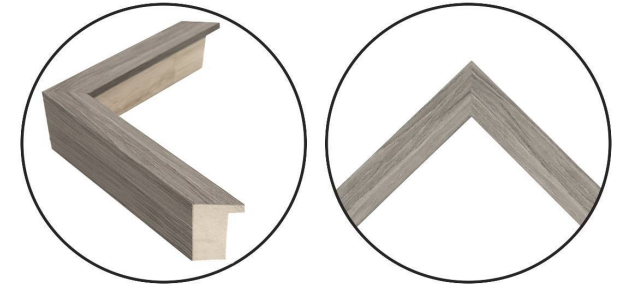

WENDOVER ART GROUP

ITEM NUMBER : **WPH2054**

TITLE : **Snowy Ski Chalet 5**

OUTWARD DIMENSION (W X H) : **27.5" x 27.5"**

FRAME (WIDTH X DEPTH) : **MW00012402 | 1" x 2"**

FRAME FINISH : **Standard Frame**

Gray Woodgrain

DESCRIPTION :

Giclee on Matte Paper, Straight Cut and Floated on Mat