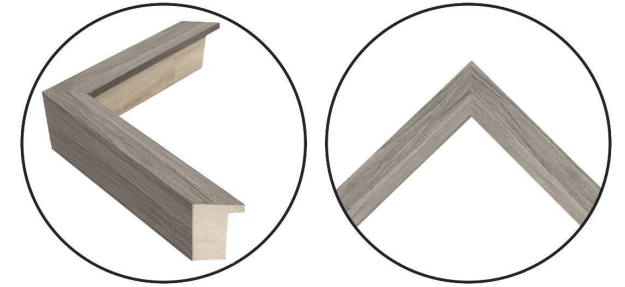

WENDOVER ART GROUP

ITEM NUMBER : **WPH2054**

TITLE : **Snowy Ski Chalet 5**

OUTWARD DIMENSION (W X H) : **27.5" x 27.5"**

FRAME (WIDTH X DEPTH) : **MW00012402**
1" x 2"

FRAME FINISH : **Standard Frame**
Gray Woodgrain

DESCRIPTION :

Giclee on Matte Paper, Straight Cut and Floated on Mat