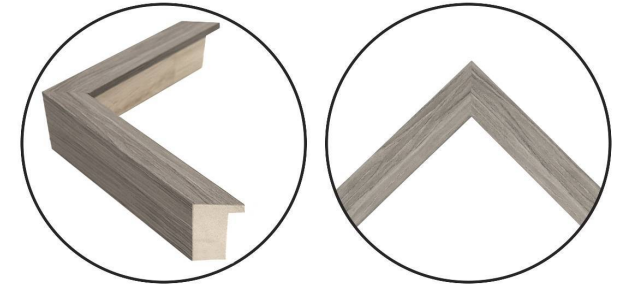

WENDOVER ART GROUP

ITEM NUMBER : **WPH2051**

TITLE : **Snowy Ski Chalet 4**

OUTWARD DIMENSION (W X H) : **27.5" x 27.5"**

FRAME (WIDTH X DEPTH) : **MW00012402 | 1" x 2"**

FRAME FINISH : **Standard Frame**

Gray Woodgrain

DESCRIPTION :

Giclee on Matte Paper, Straight Cut and Floated on Mat