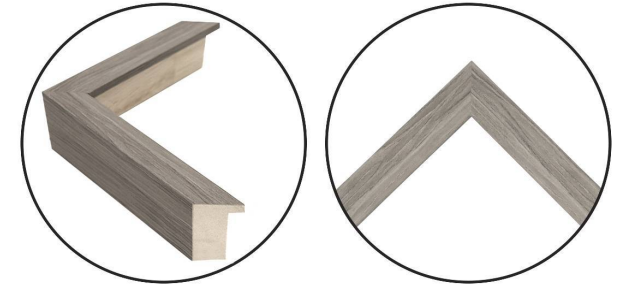

WENDOVER ART GROUP

ITEM NUMBER : **WPH2051**

TITLE : **Snowy Ski Chalet 4**

OUTWARD DIMENSION (W X H) : **27.5" x 27.5"**

FRAME (WIDTH X DEPTH) : **MW00012402**
1" x 2"

FRAME FINISH : **Standard Frame**
Gray Woodgrain

DESCRIPTION :

Giclee on Matte Paper, Straight Cut and Floated on Mat