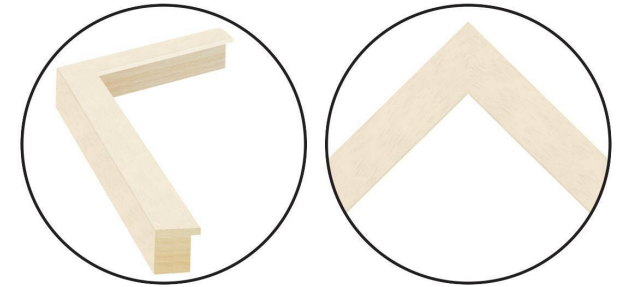

# WENDOVER ART GROUP

---

ITEM NUMBER : **WTUR0521**

TITLE : **Succulent Circle 4**

OUTWARD DIMENSION (W X H) : **22" x 22"**

FRAME (WIDTH X DEPTH) : **MC2406**  
**1.25" x 1.25"**

FRAME FINISH : **Standard Frame**  
**Pickled White**

DESCRIPTION :

**Giclee on Matte Paper, Single Mat, Circle Cut**