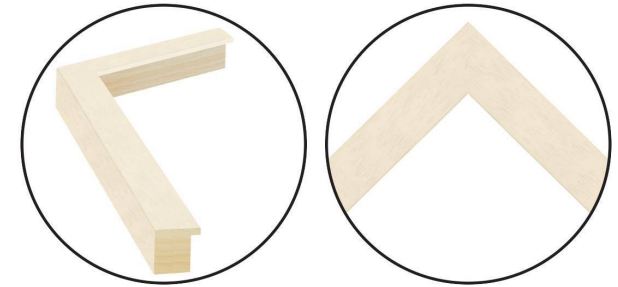

# WENDOVER ART GROUP

---

ITEM NUMBER : **WTUR0521**

TITLE : **Succulent Circle 4**

OUTWARD DIMENSION (W X H) : **22" x 22"**

FRAME (WIDTH X DEPTH) : **MC2406 | 1.25" x 1.25"**

FRAME FINISH : **Standard Frame**

**Pickled White**

DESCRIPTION :

**Giclee on Matte Paper, Single Mat, Circle Cut**