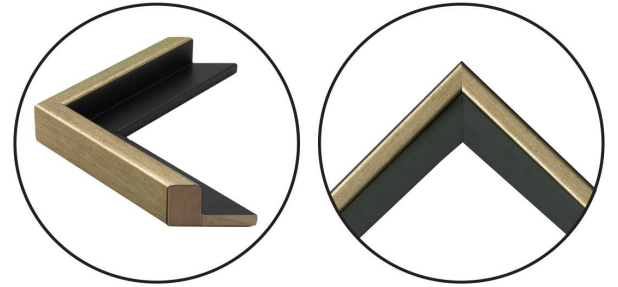

# WENDOVER ART GROUP

---

ITEM NUMBER : **10928**

TITLE : **Autumn Overlook**

OUTWARD DIMENSION (W X H) : **61.5" x 41.5"**

FRAME (WIDTH X DEPTH) : M0685 | 0.63" x 1.5"

FRAME FINISH : Floater Frame

Antique Silver

DESCRIPTION :

**Artist Enhanced**