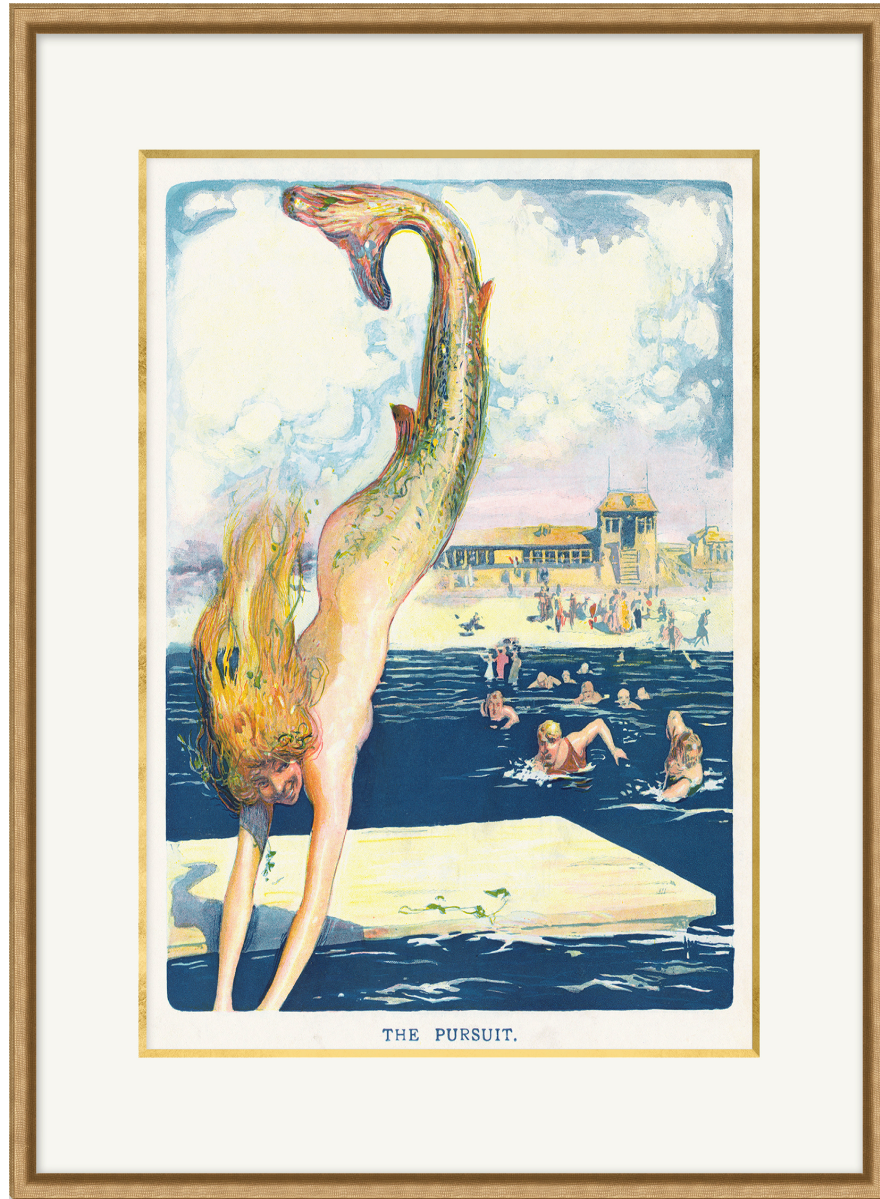

# WENDOVER ART GROUP

ITEM NUMBER : **WCL3173**

TITLE : **The Pursuit**

OUTWARD DIMENSION (W X H) : **24.13" x 29.13"**

FRAME (WIDTH X DEPTH) : **M0736  
0.81" x 1"**

FRAME FINISH : **Standard Frame  
Scaled Texture Gold**

DESCRIPTION :

**Giclee on Paper, with Triple Thick Mat and Gold Bevel**