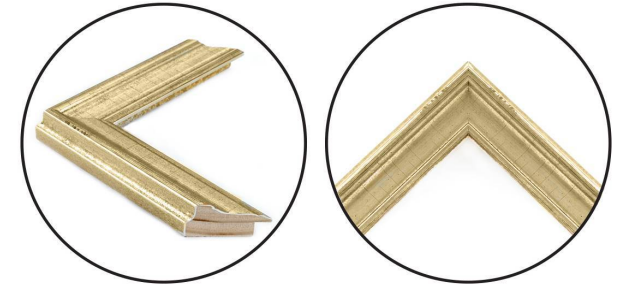

# WENDOVER ART GROUP

---

ITEM NUMBER : **WSL1338**

TITLE : **Vibrant Still Life**

OUTWARD DIMENSION (W X H) : **44.75" x 36.75"**

FRAME (WIDTH X DEPTH) : **M0862**  
**1.63" x 0.75"**

FRAME FINISH : **Standard Frame**  
**White Gold**

DESCRIPTION :

**Giclee on Canvas, Mounted to Hardboard, Matte Finish,  
Framed without Glass**