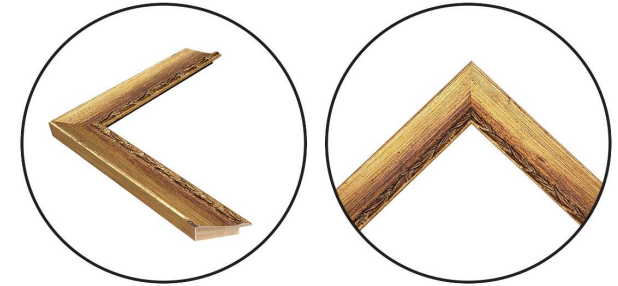

# WENDOVER ART GROUP

---

ITEM NUMBER : **WSL1352**

TITLE : **Blue Bottle and Orange**

**Still Life**

OUTWARD DIMENSION (W X H) : **20" x 16"**

FRAME (WIDTH X DEPTH) : **M0890**  
**1.25" x 0.88"**

FRAME FINISH : **Standard Frame**  
**Distressed Antique Gold**

DESCRIPTION :

**Giclee on Canvas, Mounted to Hardboard, Artist**

**Enhanced, Framed without Glass**