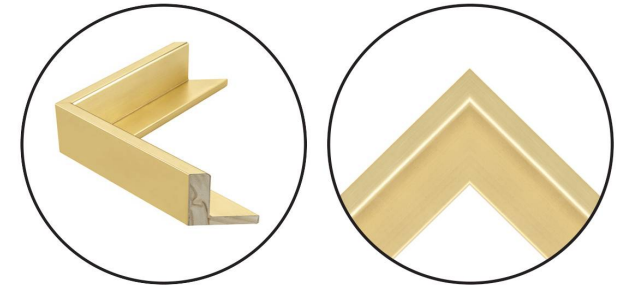

# WENDOVER ART GROUP

---

ITEM NUMBER : **WAB5195**

TITLE : **Follow The Lines Lower**

OUTWARD DIMENSION (W X H) : **49" x 49"**

FRAME (WIDTH X DEPTH) : **M1124  
0.63" x 2.13"**

FRAME FINISH : **Floater Frame  
Gold**

DESCRIPTION :

**Giclee on Gallery Wrapped Canvas, Artist Enhanced with  
Hand Applied Gold Leaf**