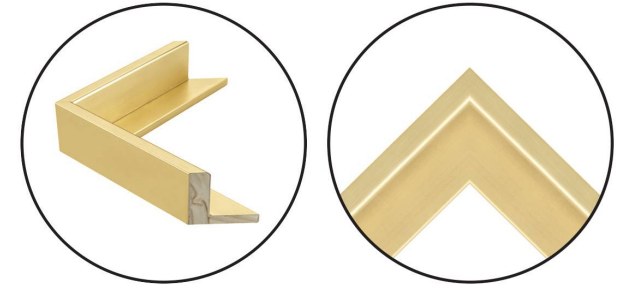

WENDOVER ART GROUP

ITEM NUMBER : **WLA2254**

TITLE : **Textured Petals 2**

OUTWARD DIMENSION (W X H) : **41" x 41"**

FRAME (WIDTH X DEPTH) : **M1124
0.63" x 2.13"**

FRAME FINISH : **Floater Frame
Gold**

DESCRIPTION :

Giclee on Textured and Artist Enhanced Panel