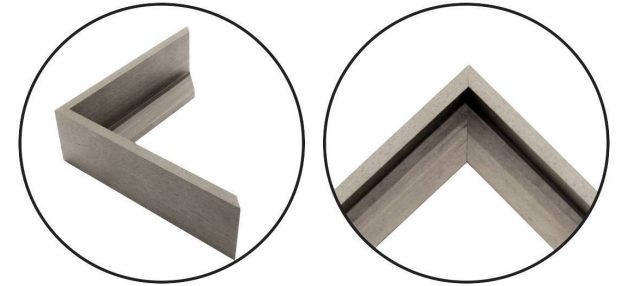

# WENDOVER ART GROUP

---

ITEM NUMBER : **WAB5147**

TITLE : **Left a Mark 3**

OUTWARD DIMENSION (W X H) : **39" x 49"**

FRAME (WIDTH X DEPTH) : **M1111  
0.38" x 2.25"**

FRAME FINISH : **Floater Frame  
Gray**

DESCRIPTION :

**Giclee on Canvas, Gallery Wrapped, Artist Enhanced,  
Hangs Horizontally and Vertically**