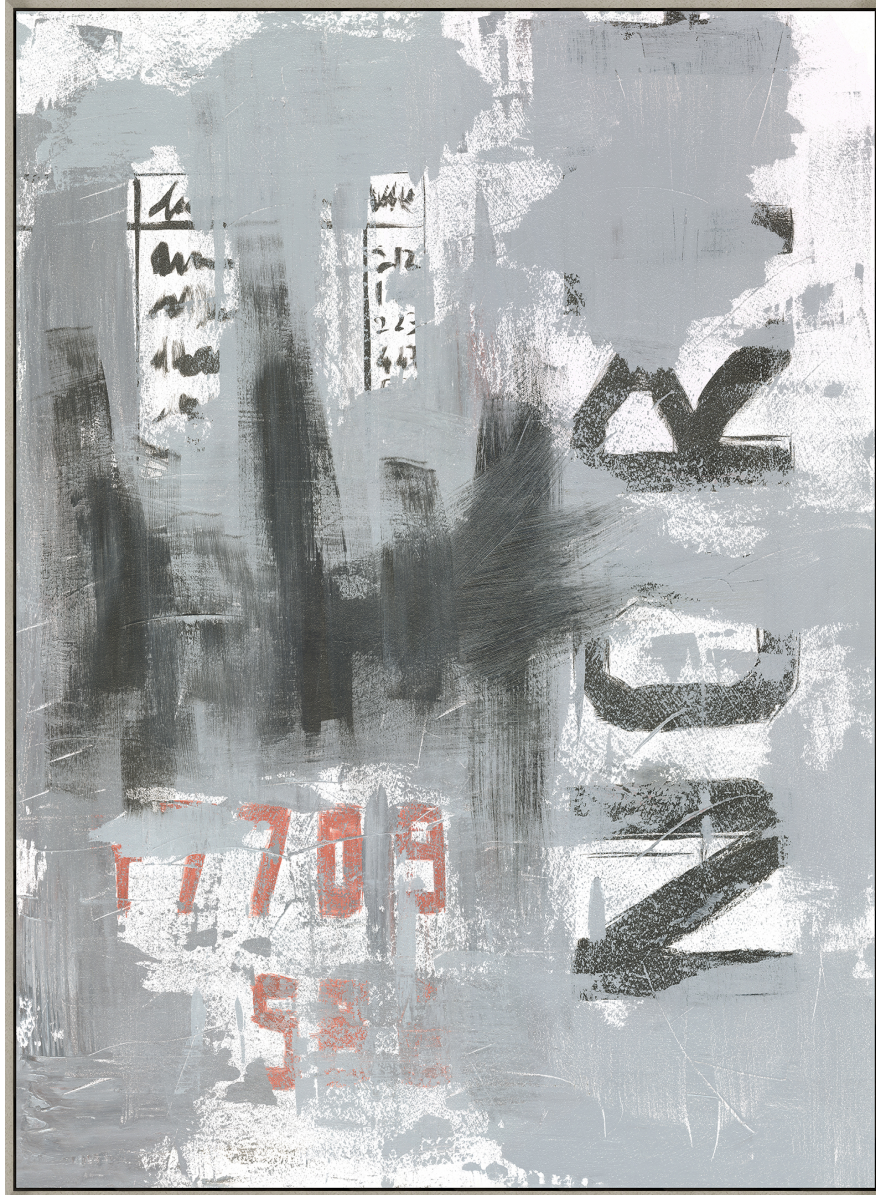

# WENDOVER ART GROUP

---

ITEM NUMBER : **WAB5147**

TITLE : **Left a Mark 3**

OUTWARD DIMENSION (W X H) : **39" x 49"**

FRAME (WIDTH X DEPTH) : **M1111  
0.38" x 2.25"**

FRAME FINISH : **Floater Frame  
Gray**

DESCRIPTION :

**Giclee on Canvas, Gallery Wrapped, Artist Enhanced,  
Hangs Horizontally and Vertically**