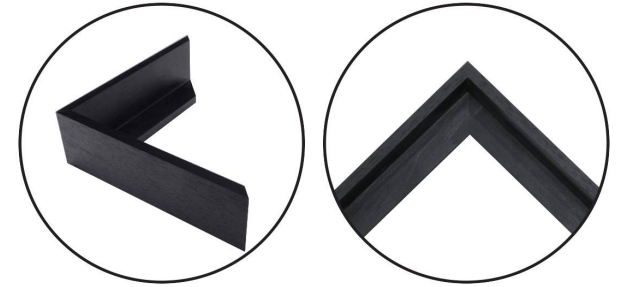

WENDOVER ART GROUP

ITEM NUMBER : **WLA2272**

TITLE : **Modularly Contrasted 3**

OUTWARD DIMENSION (W X H) : **21" x 21"**

FRAME (WIDTH X DEPTH) : **M1112
0.38" x 2.25"**

FRAME FINISH : **Floater Frame
Black Woodgrain**

DESCRIPTION :

Giclee on Canvas, Gallery Wrapped, Artist Enhanced