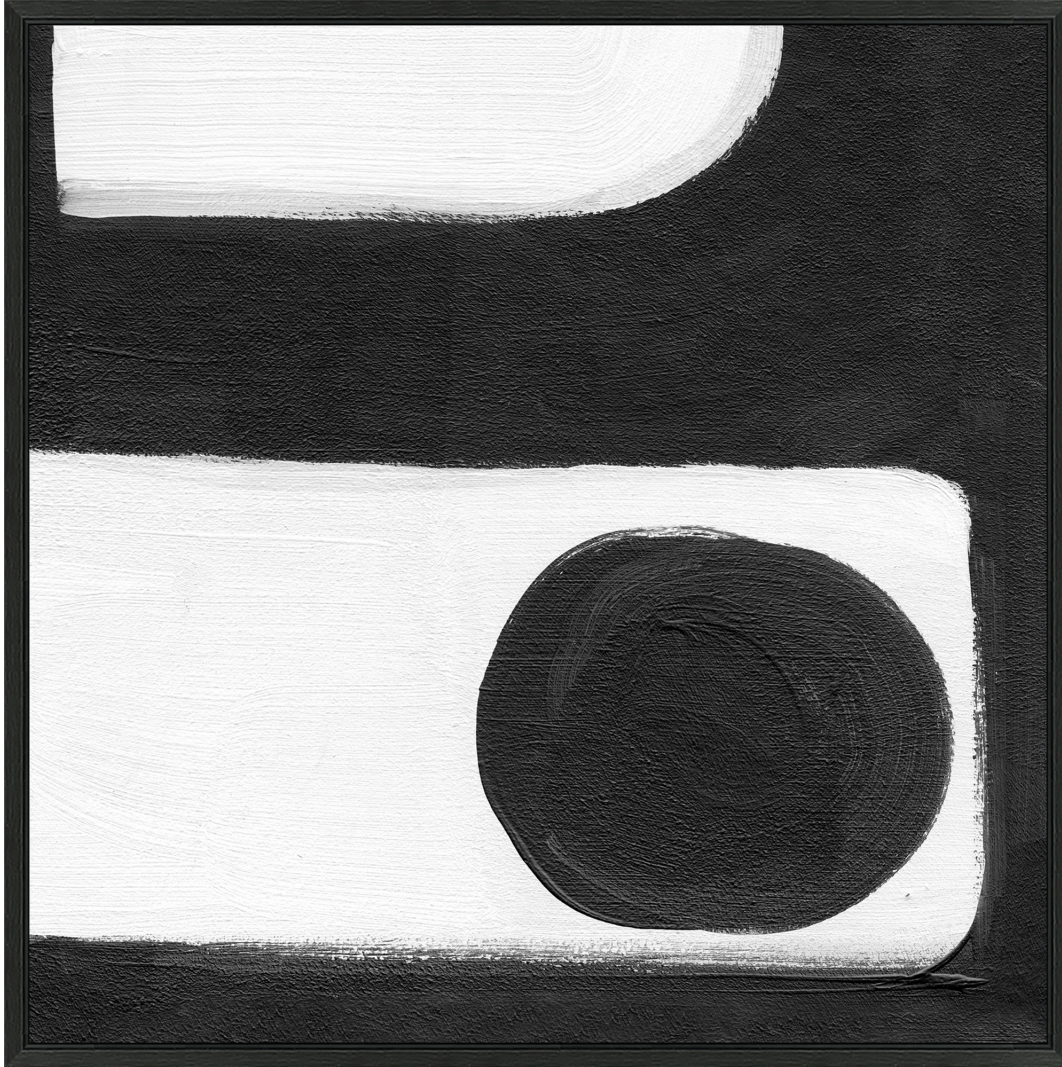

WENDOVER ART GROUP

ITEM NUMBER : **WLA2272**

TITLE : **Modularly Contrasted 3**

OUTWARD DIMENSION (W X H) : **21" x 21"**

FRAME (WIDTH X DEPTH) : **M1112
0.38" x 2.25"**

FRAME FINISH : **Floater Frame
Black Woodgrain**

DESCRIPTION :

Giclee on Canvas, Gallery Wrapped, Artist Enhanced