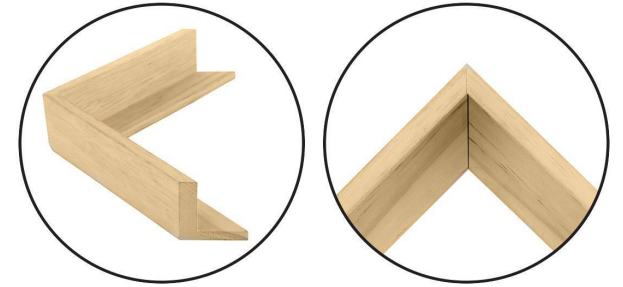

# WENDOVER ART GROUP

---

ITEM NUMBER : **WAB5171**

TITLE : **Subtle Lilies 1**

OUTWARD DIMENSION (W X H) : **49" x 61"**

FRAME (WIDTH X DEPTH) : **MC0618SUB1**  
**0.38" x 2.25"**

FRAME FINISH : **Floater Frame**  
**Natural**

DESCRIPTION :

**Giclee on Canvas, Gallery Wrapped, Artist Enhanced**