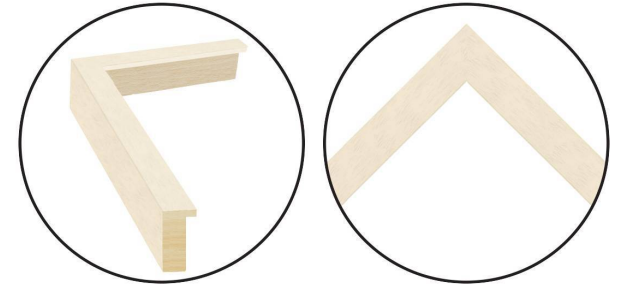

# WENDOVER ART GROUP

---

ITEM NUMBER : **WTFH1392**

TITLE : **Hidden Faces 4**

OUTWARD DIMENSION (W X H) : **13.5" x 15.5"**

FRAME (WIDTH X DEPTH) : **MC2325  
1" x 2.13"**

FRAME FINISH : **Standard Frame  
Pickled White**

DESCRIPTION :

**Giclee on Gallery Wrapped Canvas, Framed in Shadowbox,  
Hangs Horizontally and Vertically**