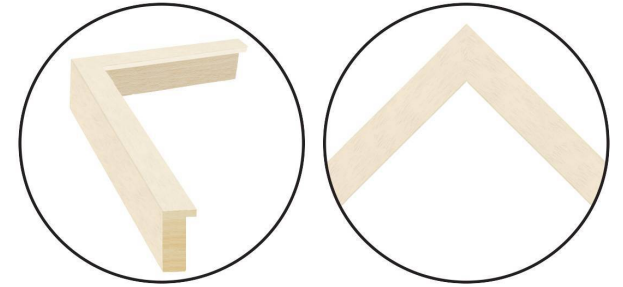

WENDOVER ART GROUP

ITEM NUMBER : **WTFH1393**

TITLE : **Hidden Faces 5**

OUTWARD DIMENSION (W X H) : **13.5" x 15.5"**

FRAME (WIDTH X DEPTH) : **MC2325
1" x 2.13"**

FRAME FINISH : **Standard Frame
Pickled White**

DESCRIPTION :

**Giclee on Gallery Wrapped Canvas, Framed in Shadowbox,
Hangs Horizontally and Vertically**