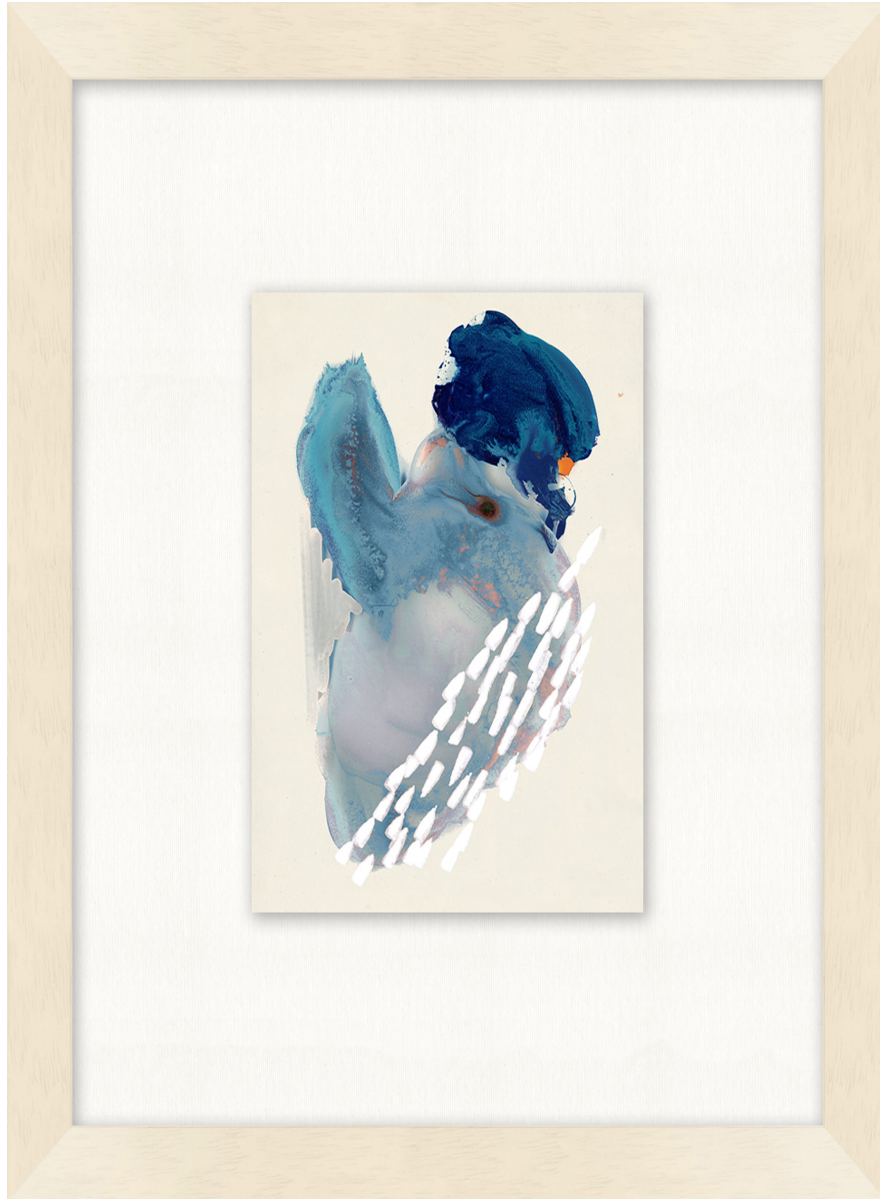

WENDOVER ART GROUP

ITEM NUMBER : **WTFH1393**

TITLE : **Hidden Faces 5**

OUTWARD DIMENSION (W X H) : **13.5" x 15.5"**

FRAME (WIDTH X DEPTH) : **MC2325
1" x 2.13"**

FRAME FINISH : **Standard Frame
Pickled White**

DESCRIPTION :

**Giclee on Gallery Wrapped Canvas, Framed in Shadowbox,
Hangs Horizontally and Vertically**