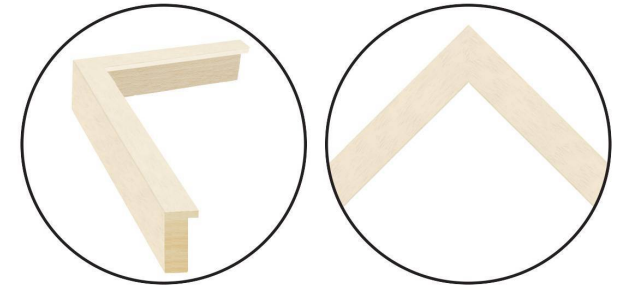

# WENDOVER ART GROUP

---

ITEM NUMBER : **WTFH1406**

TITLE : **Ombre Exploration**

OUTWARD DIMENSION (W X H) : **73.5" x 25.5"**

FRAME (WIDTH X DEPTH) : **MC2325 | 1" x 2.13"**

FRAME FINISH : **Standard Frame**

**Pickled White**

DESCRIPTION :

**Giclee on 5 Raw Canvases with Hand Frayed Edges,  
Mounted on Mat, Hangs Horizontally and Vertically**