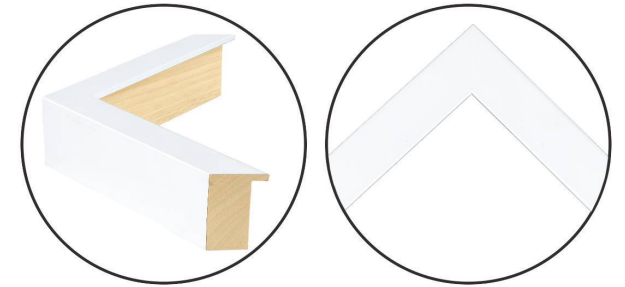

# WENDOVER ART GROUP

---

ITEM NUMBER : **WFK0245**

TITLE : **Birds and Nature**

OUTWARD DIMENSION (W X H) : **31.5" x 37.5"**

FRAME (WIDTH X DEPTH) : **MC2329**  
**1" x 2.13"**

FRAME FINISH : **Standard Frame**  
**Matte White**

DESCRIPTION :

**Giclee on Watercolor Paper, Deckled and Floated on Mat,  
Framed in Shadowbox**