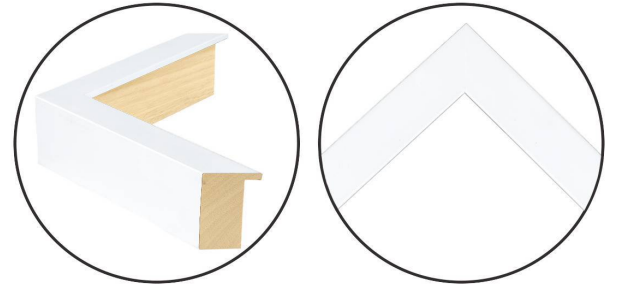

WENDOVER ART GROUP

ITEM NUMBER : **WFG1444**

TITLE : **See Through 1**

OUTWARD DIMENSION (W X H) : **19.5" x 61.5"**

FRAME (WIDTH X DEPTH) : MC2329 | 1" x 2.13"

FRAME FINISH : **Standard Frame**

Matte White

DESCRIPTION :

Giclee on Acrylic Framed in Shadowbox