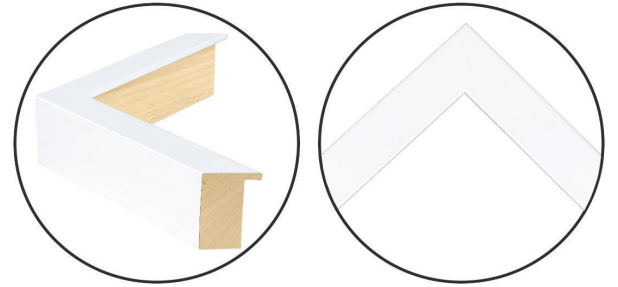

WENDOVER ART GROUP

ITEM NUMBER : **WFG1445**

TITLE : **See Through 2**

OUTWARD DIMENSION (W X H) : **19.5" x 61.5"**

FRAME (WIDTH X DEPTH) : **MC2329**
1" x 2.13"

FRAME FINISH : **Standard Frame**
Matte White

DESCRIPTION :

Giclee on Acrylic Framed in Shadowbox