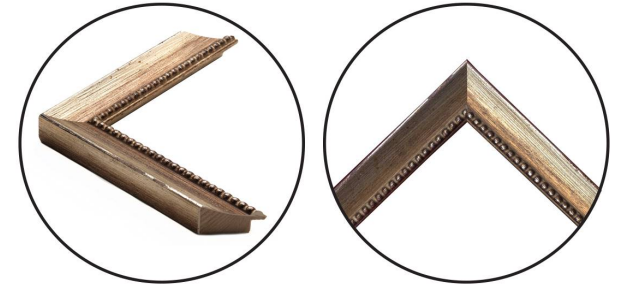

WENDOVER ART GROUP

ITEM NUMBER : **WFL2055**

TITLE : **Petite Floral 6**

OUTWARD DIMENSION (W X H) : **16" x 20"**

FRAME (WIDTH X DEPTH) : **M0569**
1.25" x 0.88"

FRAME FINISH : **Standard Frame**
Distressed Antique Silver with

DESCRIPTION :

Giclee on Raw Canvas, Frayed Edges, Mounted on Mat