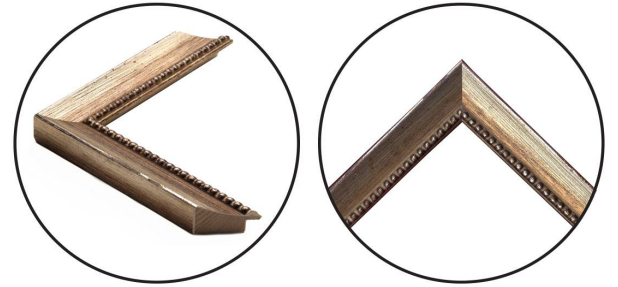

WENDOVER ART GROUP

ITEM NUMBER : **WFL2055**

TITLE : **Petite Floral 6**

OUTWARD DIMENSION (W X H) : **16" x 20"**

FRAME (WIDTH X DEPTH) : **M0569 | 1.25" x 0.88"**

FRAME FINISH : **Standard Frame**

Distressed Antique Silver with

DESCRIPTION :

Giclee on Raw Canvas, Frayed Edges, Mounted on Mat