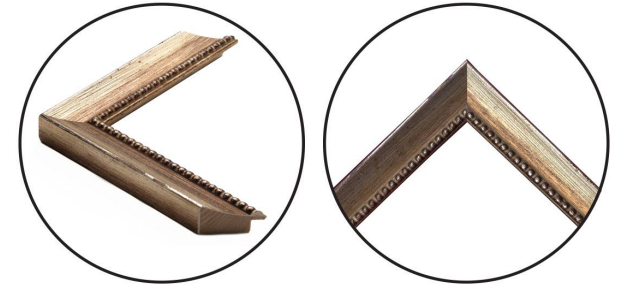

# WENDOVER ART GROUP

---

ITEM NUMBER : **WFL2056**

TITLE : **Petite Floral 7**

OUTWARD DIMENSION (W X H) : **16" x 20"**

FRAME (WIDTH X DEPTH) : **M0569**  
**1.25" x 0.88"**

FRAME FINISH : **Standard Frame**  
**Distressed Antique Silver with**

DESCRIPTION :

**Giclee on Raw Canvas, Frayed Edges, Mounted on Mat**