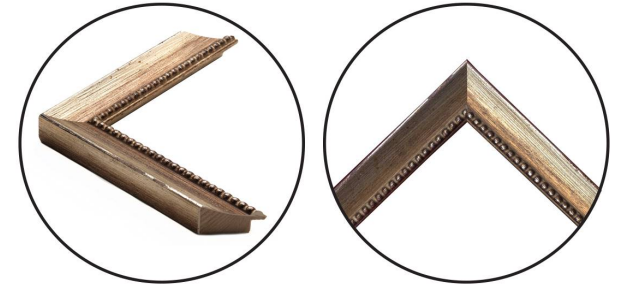

WENDOVER ART GROUP

ITEM NUMBER : **WFL2056**

TITLE : **Petite Floral 7**

OUTWARD DIMENSION (W X H) : **16" x 20"**

FRAME (WIDTH X DEPTH) : **M0569 | 1.25" x 0.88"**

FRAME FINISH : **Standard Frame**

Distressed Antique Silver with

DESCRIPTION :

Giclee on Raw Canvas, Frayed Edges, Mounted on Mat